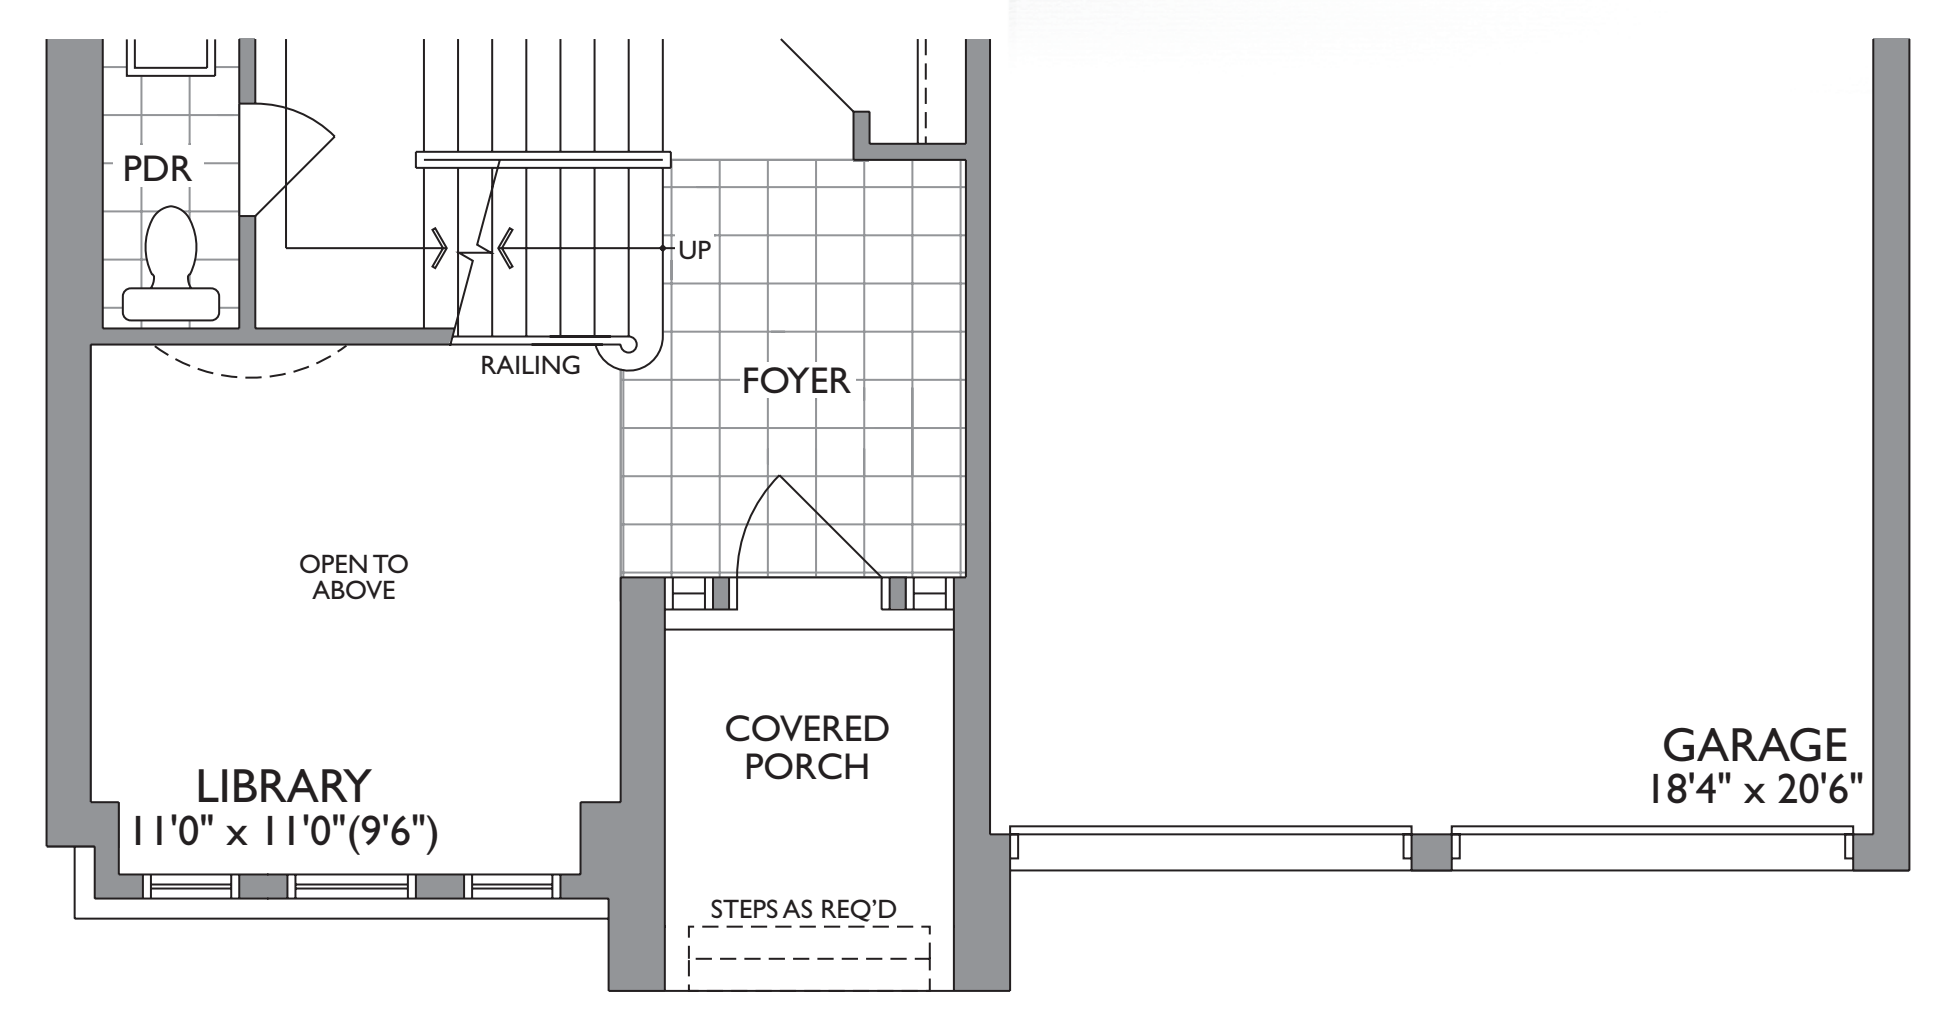

# The Walnut

45' LOT

HEATHWOOD COLLECTION - 2,442 SQUARE FEET

CLASSIC COLLECTION - 3,463 SQUARE FEET

{ Includes 1,021 square feet of finished Lower Level }

GROUND FLOOR ELEV. A

GROUND FLOOR ELEV. B

LOWER LEVEL ELEV. A

LOWER LEVEL ELEV. B

Extra large space to host a fabulous party

With additional space to accommodate overnight guests too!

Lots of extra storage space

Escape with a good book and a cup of hot cocoa to this cozy Library

Escape to your private Master Bedroom, complete with Master Ensuite and large walk-in closet

Spa-like ambience fills your Master Ensuite oasis

2 additional spacious Bedrooms with shared bath

A bonus Loft is a perfect hangout or study space for teens

LOFT ELEV. A

LOFT ELEV. B

Actual usable space may vary from stated area. Dimensions, specifications and architectural detailing are subject to changes without notice E. & O.E. All renderings and landscape features are artist's concept.