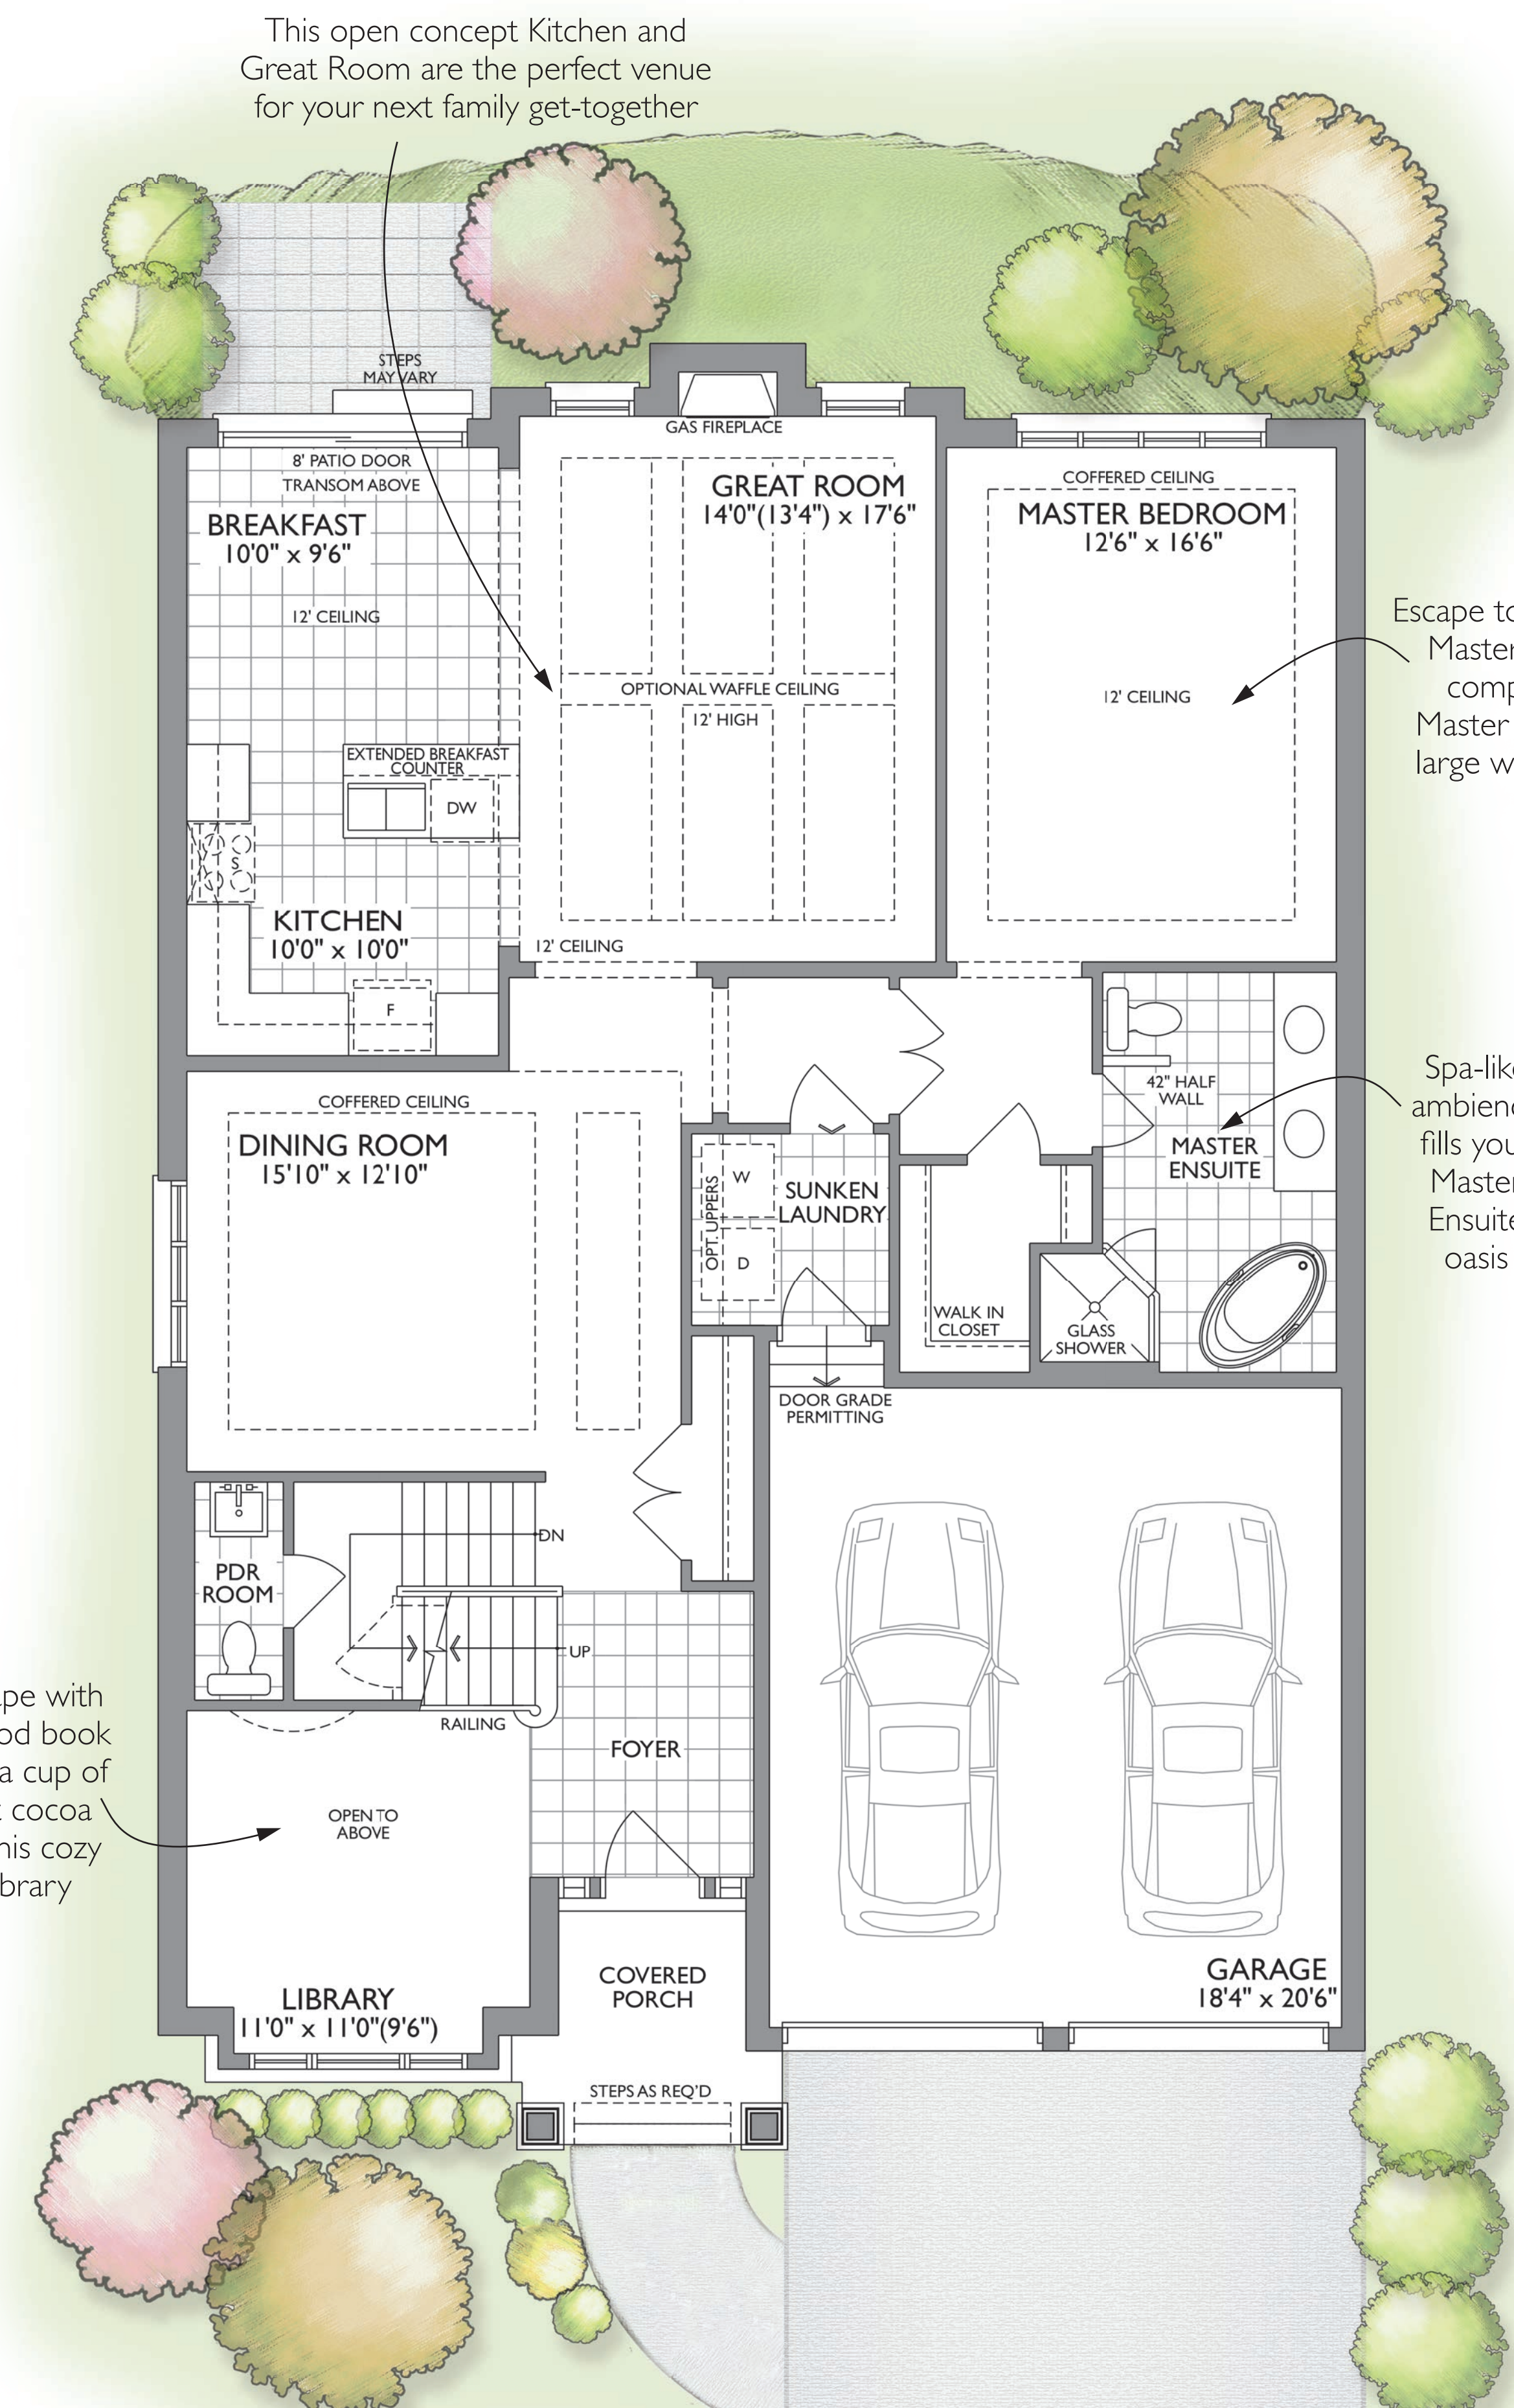

# The Walnut

45' LOT

HEATHWOOD COLLECTION - 2,442 SQUARE FEET

CLASSIC COLLECTION - 3,463 SQUARE FEET

{ Includes 1,021 square feet of finished Lower Level }

GROUND FLOOR ELEV. A

GROUND FLOOR ELEV. B

LOWER LEVEL ELEV. A

LOWER LEVEL ELEV. B

Extra large space to host a fabulous party

With additional space to accommodate overnight guests too!

Lots of extra storage space

Escape with a good book and a cup of hot cocoa to this cozy Library

Escape to your private Master Bedroom, complete with Master Ensuite and large walk-in closet

Spa-like ambience fills your Master Ensuite oasis

2 additional spacious Bedrooms with shared bath

A bonus Loft is a perfect hangout or study space for teens

LOFT ELEV. A

LOFT ELEV. B

Actual usable space may vary from stated area. Dimensions, specifications and architectural detailing are subject to changes without notice E. & O.E. All renderings and landscape features are artist's concept.