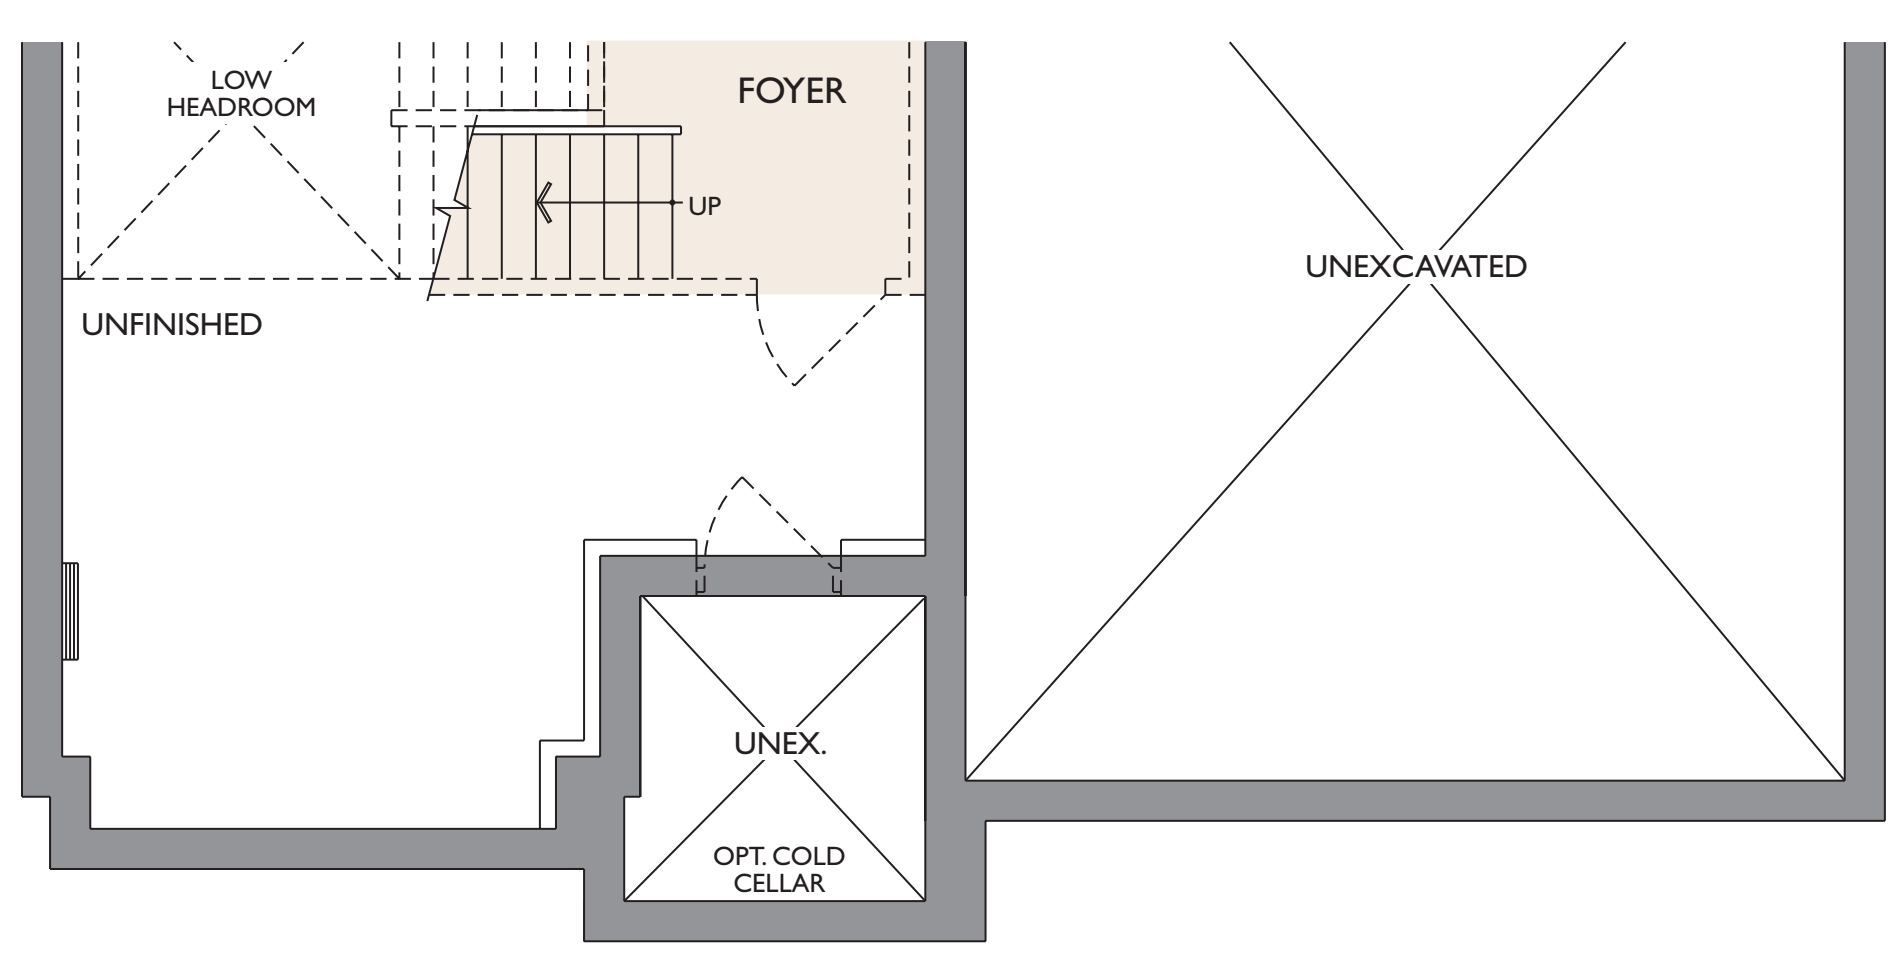

# The Walnut

45' LOT

HEATHWOOD COLLECTION - 2,442 SQUARE FEET

CLASSIC COLLECTION - 3,463 SQUARE FEET

{ Includes 1,021 square feet of finished Lower Level }

GROUND FLOOR ELEV. A

GROUND FLOOR ELEV. B

LOWER LEVEL ELEV. A

LOWER LEVEL ELEV. B

Extra large space to host a fabulous party

With additional space to accommodate overnight guests too!

Lots of extra storage space

Escape with a good book and a cup of hot cocoa to this cozy Library

Escape to your private Master Bedroom, complete with Master Ensuite and large walk-in closet

Spa-like ambience fills your Master Ensuite oasis

2 additional spacious Bedrooms with shared bath

A bonus Loft is a perfect hangout or study space for teens

LOFT ELEV. A

LOFT ELEV. B

Actual usable space may vary from stated area. Dimensions, specifications and architectural detailing are subject to changes without notice E. & O.E. All renderings and landscape features are artist's concept.