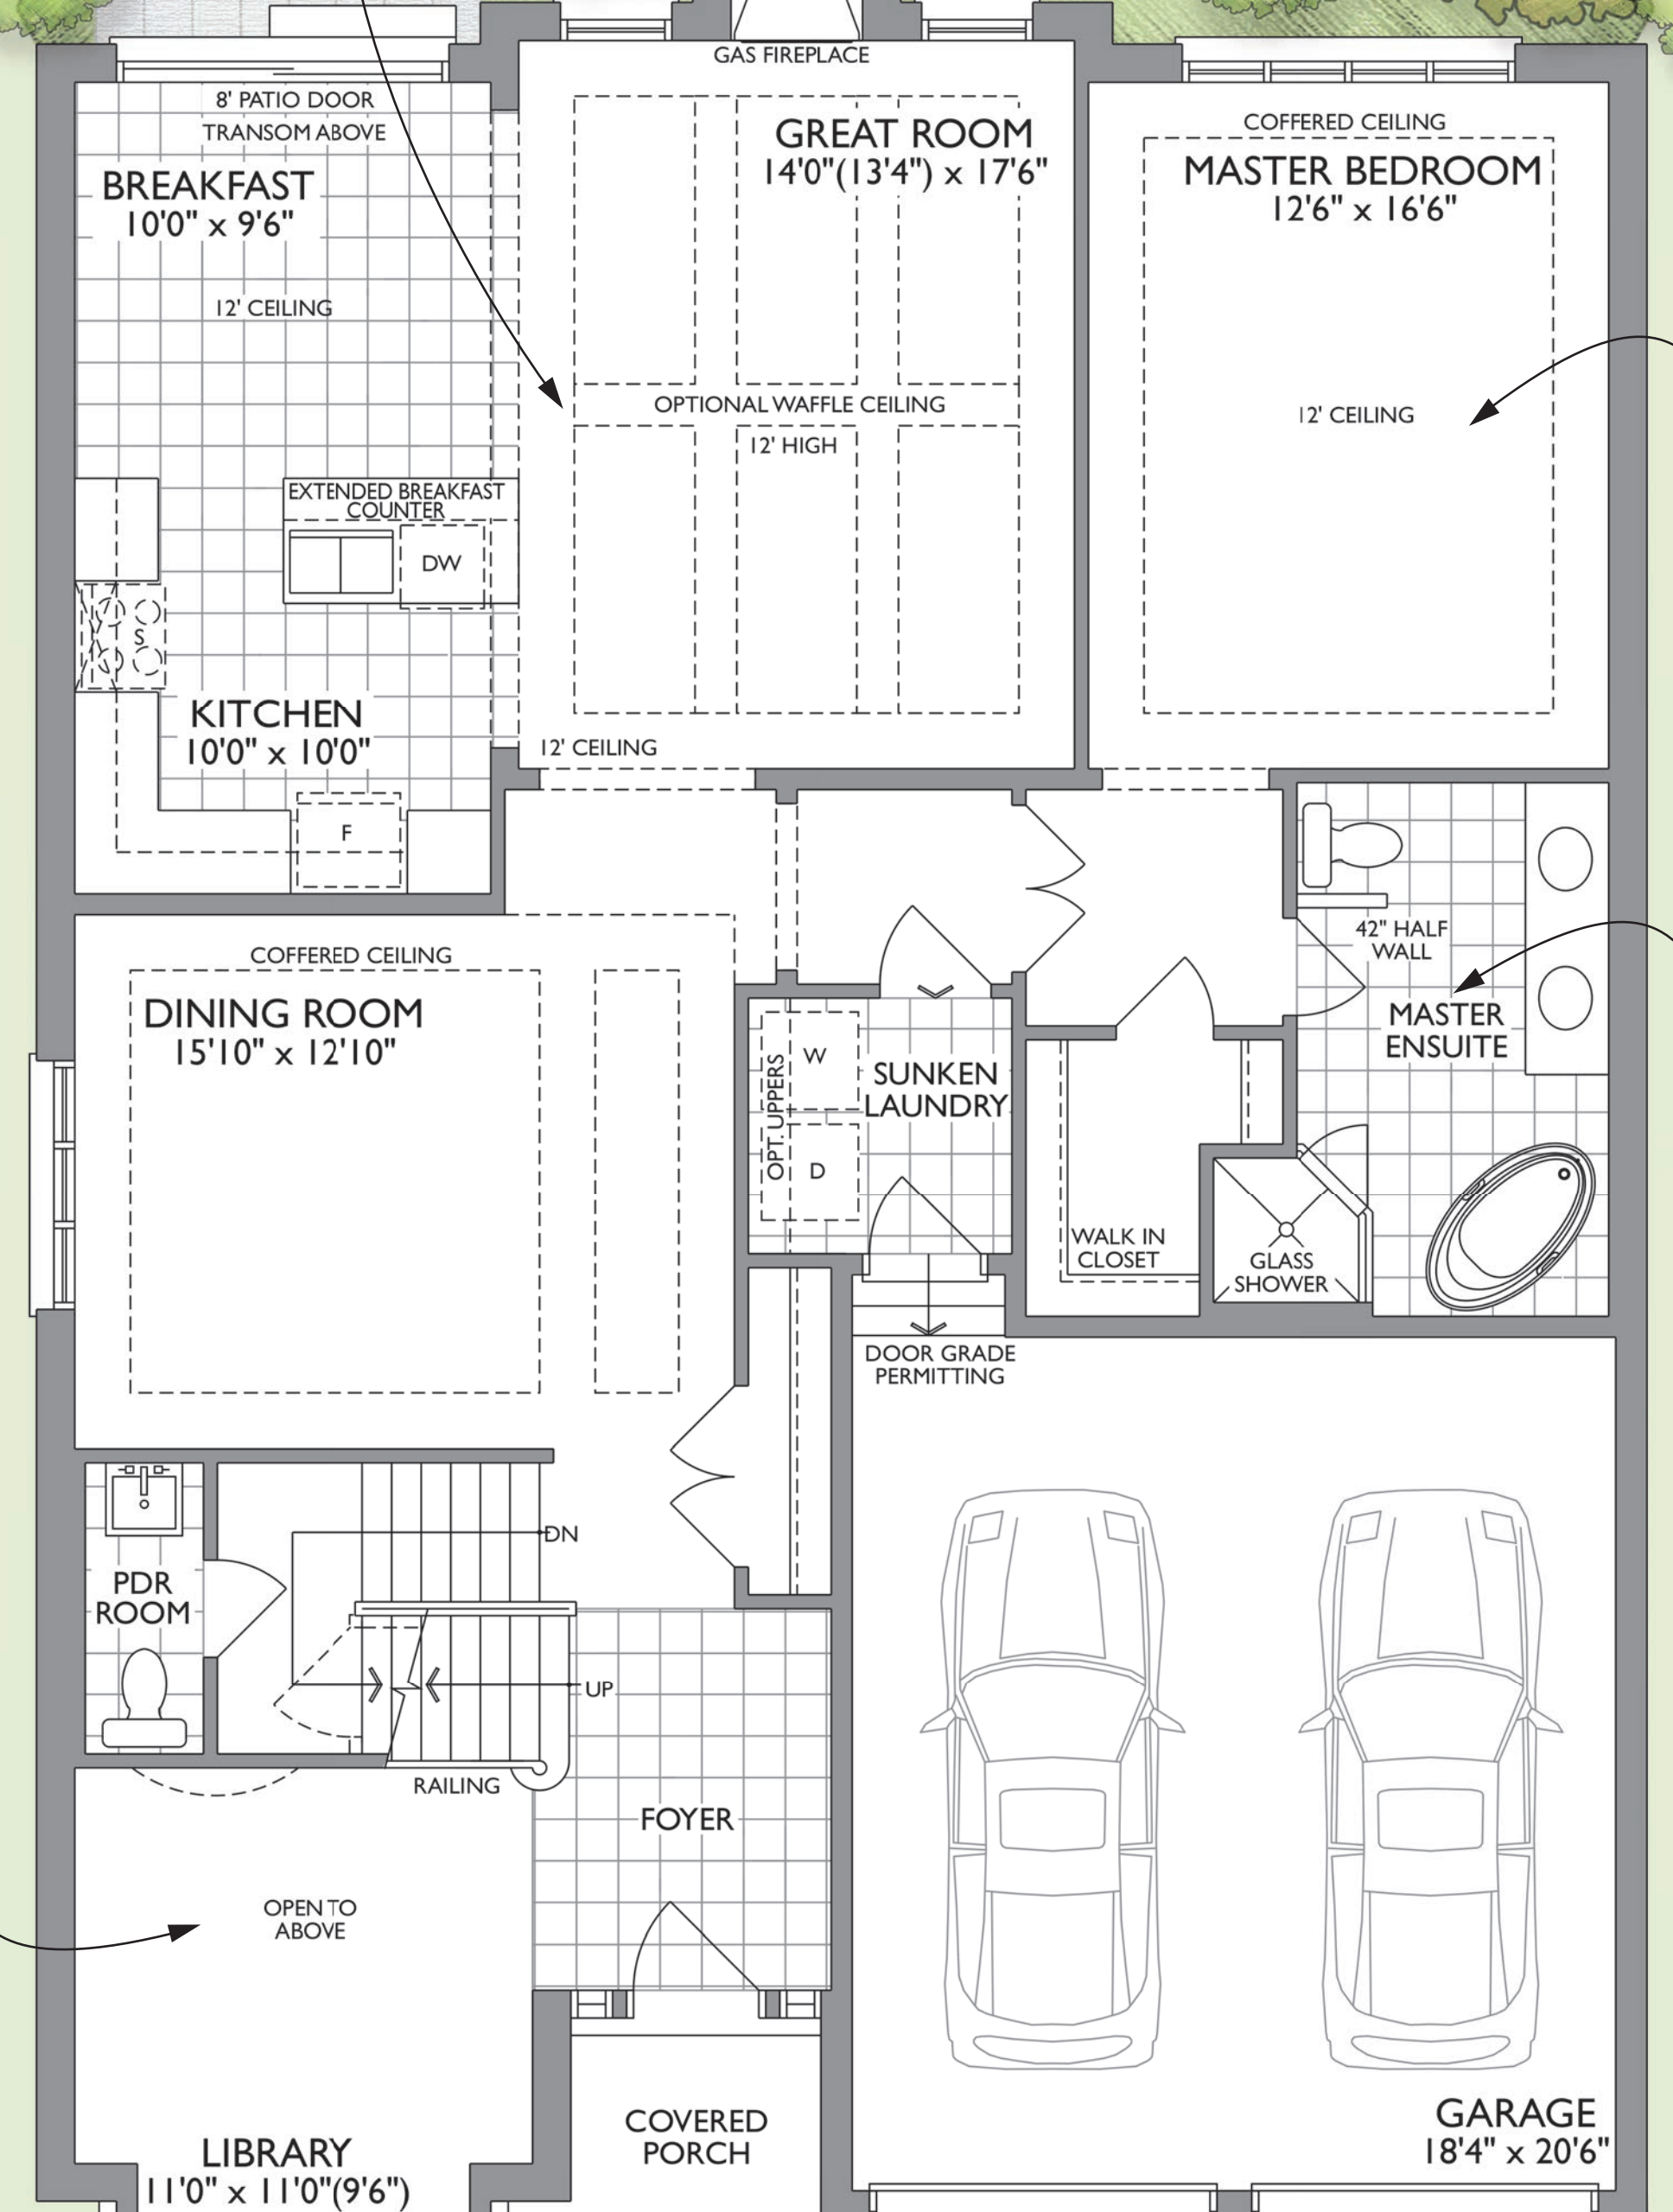

# The Walnut

45' LOT

HEATHWOOD COLLECTION - 2,442 SQUARE FEET

CLASSIC COLLECTION - 3,463 SQUARE FEET

{ Includes 1,021 square feet of finished Lower Level }

GROUND FLOOR ELEV. A

GROUND FLOOR ELEV. B

LOWER LEVEL ELEV. A

LOWER LEVEL ELEV. B

Extra large space to host a fabulous party

With additional space to accommodate overnight guests too!

Lots of extra storage space

Escape with a good book and a cup of hot cocoa to this cozy Library

Escape to your private Master Bedroom, complete with Master Ensuite and large walk-in closet

Spa-like ambience fills your Master Ensuite oasis

2 additional spacious Bedrooms with shared bath

A bonus Loft is a perfect hangout or study space for teens

LOFT ELEV. A

LOFT ELEV. B

Actual usable space may vary from stated area. Dimensions, specifications and architectural detailing are subject to changes without notice E. & O.E. All renderings and landscape features are artist's concept.