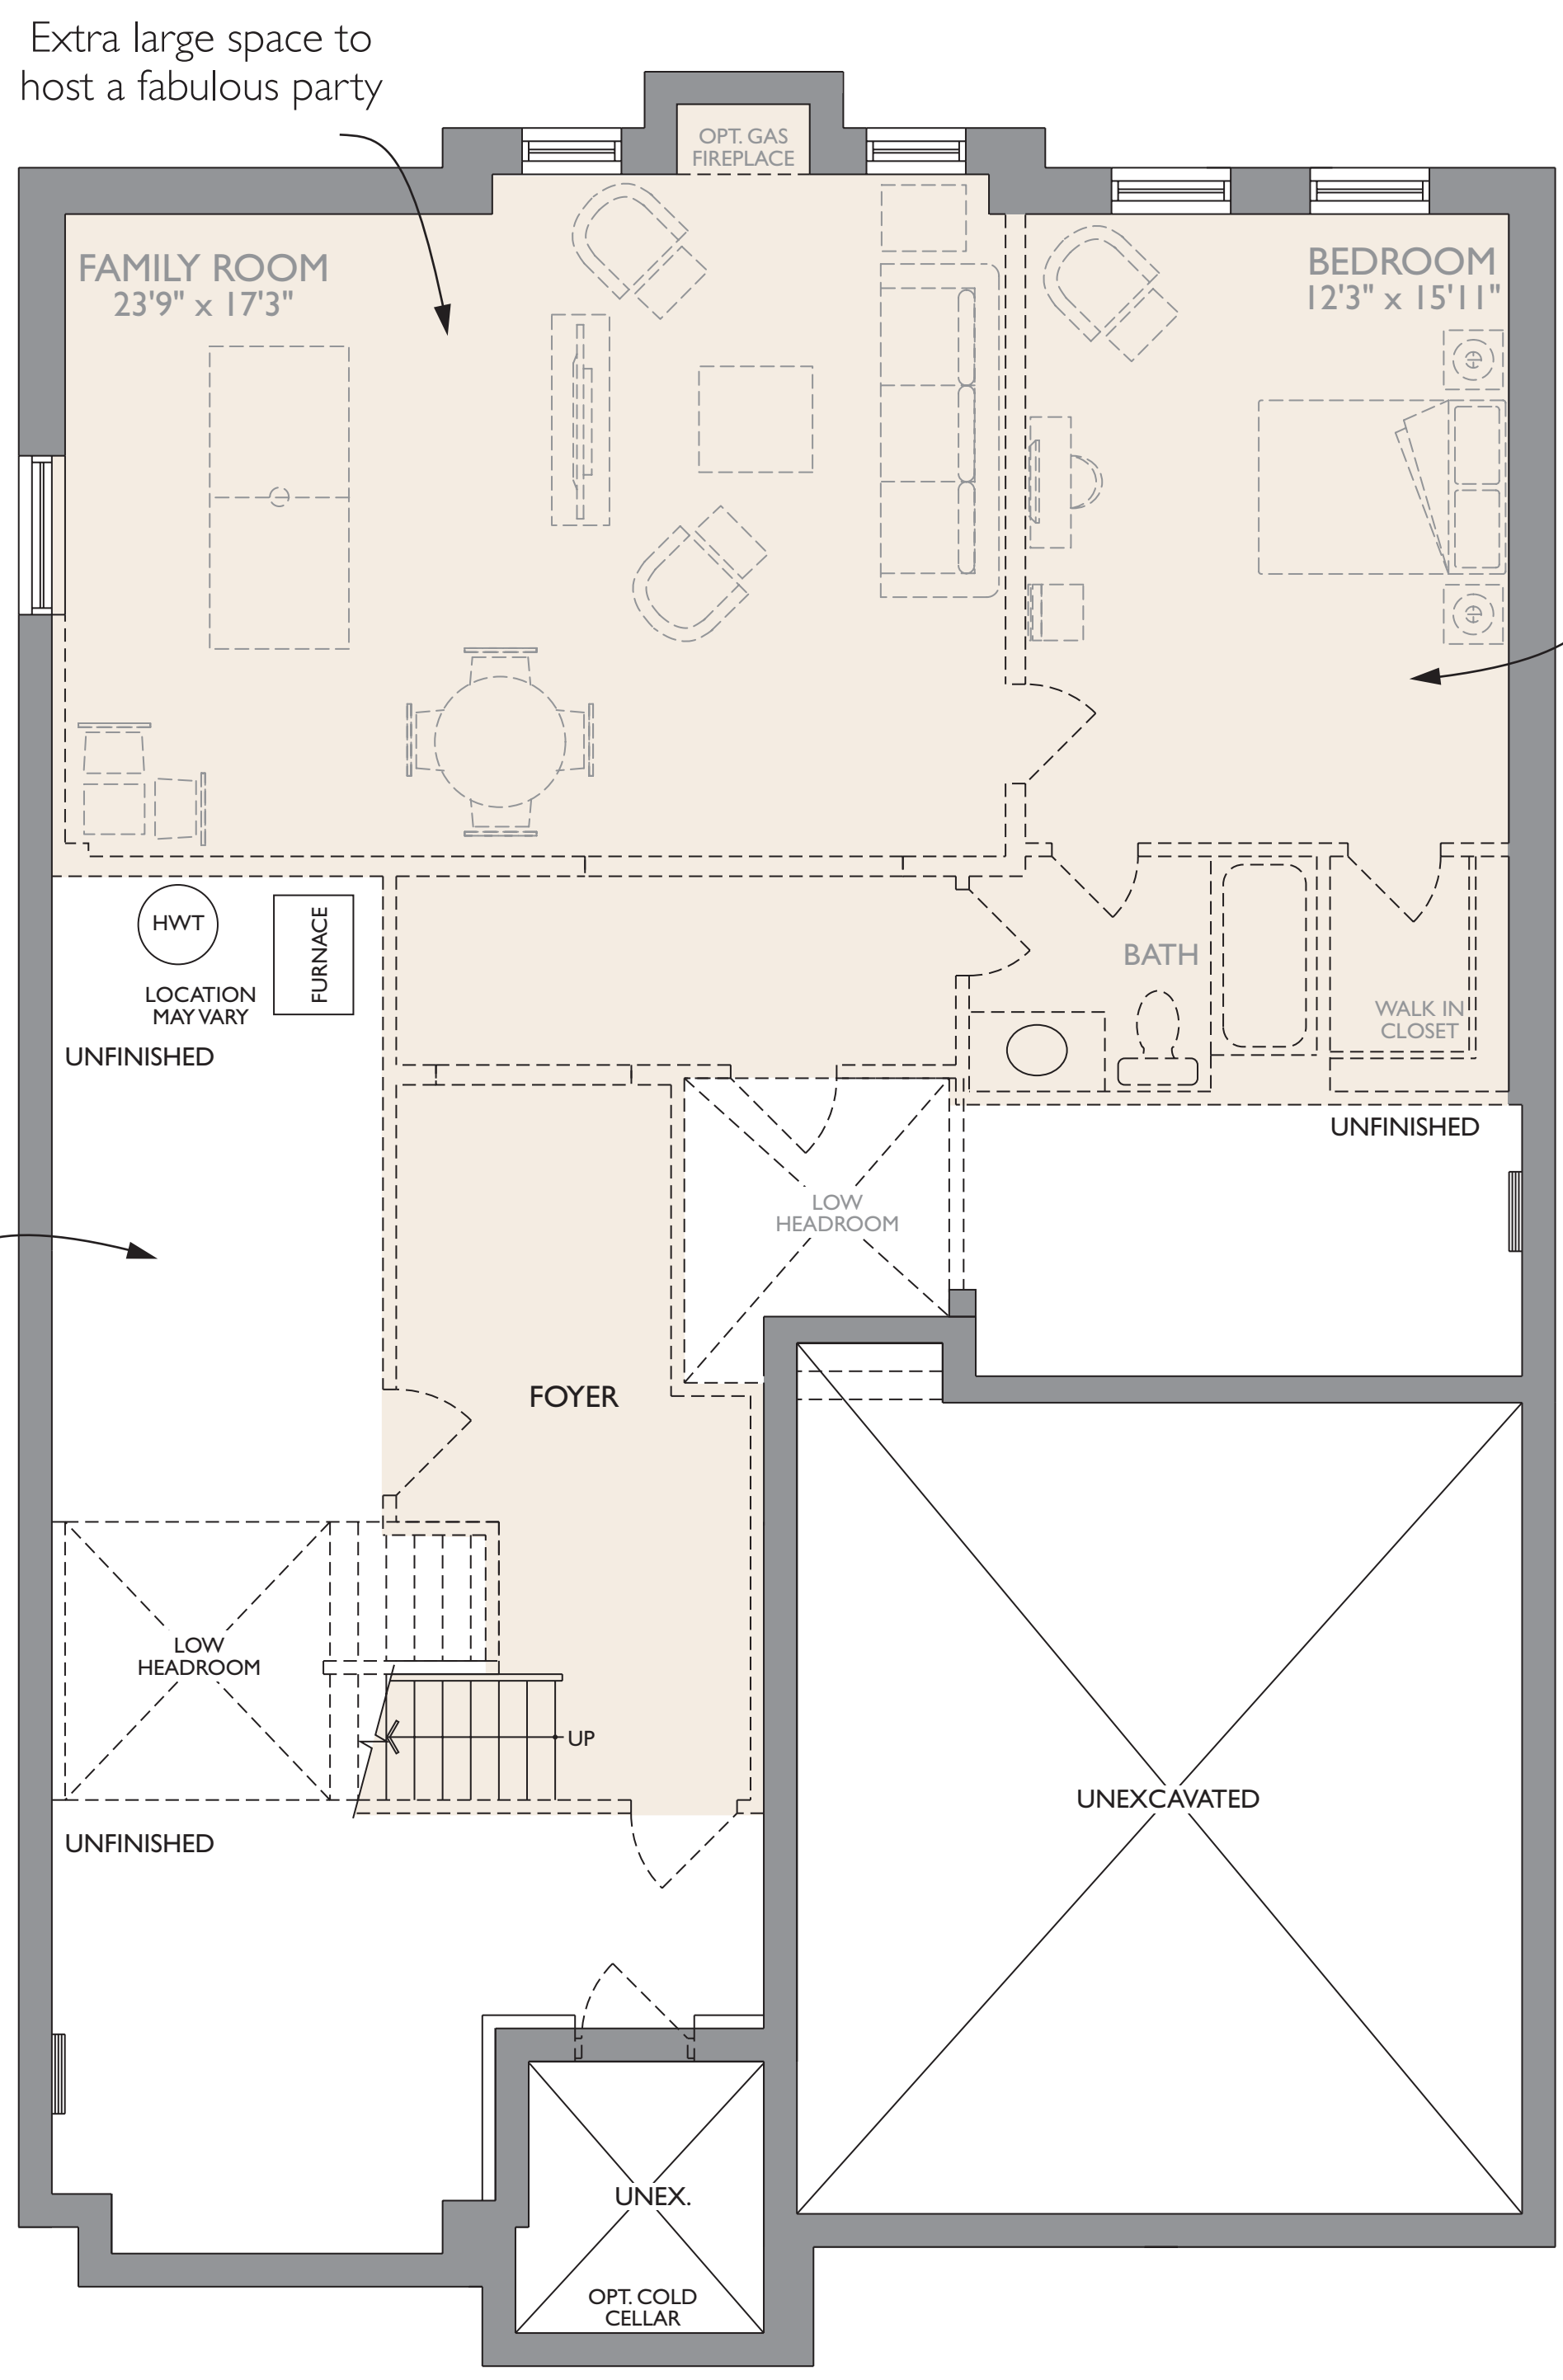

# The Walnut

45' LOT

HEATHWOOD COLLECTION - 2,442 SQUARE FEET

CLASSIC COLLECTION - 3,463 SQUARE FEET

{ Includes 1,021 square feet of finished Lower Level }

GROUND FLOOR ELEV. A

GROUND FLOOR ELEV. B

LOWER LEVEL ELEV. A

LOWER LEVEL ELEV. B

Extra large space to host a fabulous party

With additional space to accommodate overnight guests too!

Lots of extra storage space

Escape with a good book and a cup of hot cocoa to this cozy Library

Escape to your private Master Bedroom, complete with Master Ensuite and large walk-in closet

Spa-like ambience fills your Master Ensuite oasis

2 additional spacious Bedrooms with shared bath

A bonus Loft is a perfect hangout or study space for teens

LOFT ELEV. A

LOFT ELEV. B

Actual usable space may vary from stated area. Dimensions, specifications and architectural detailing are subject to changes without notice E. & O.E. All renderings and landscape features are artist's concept.