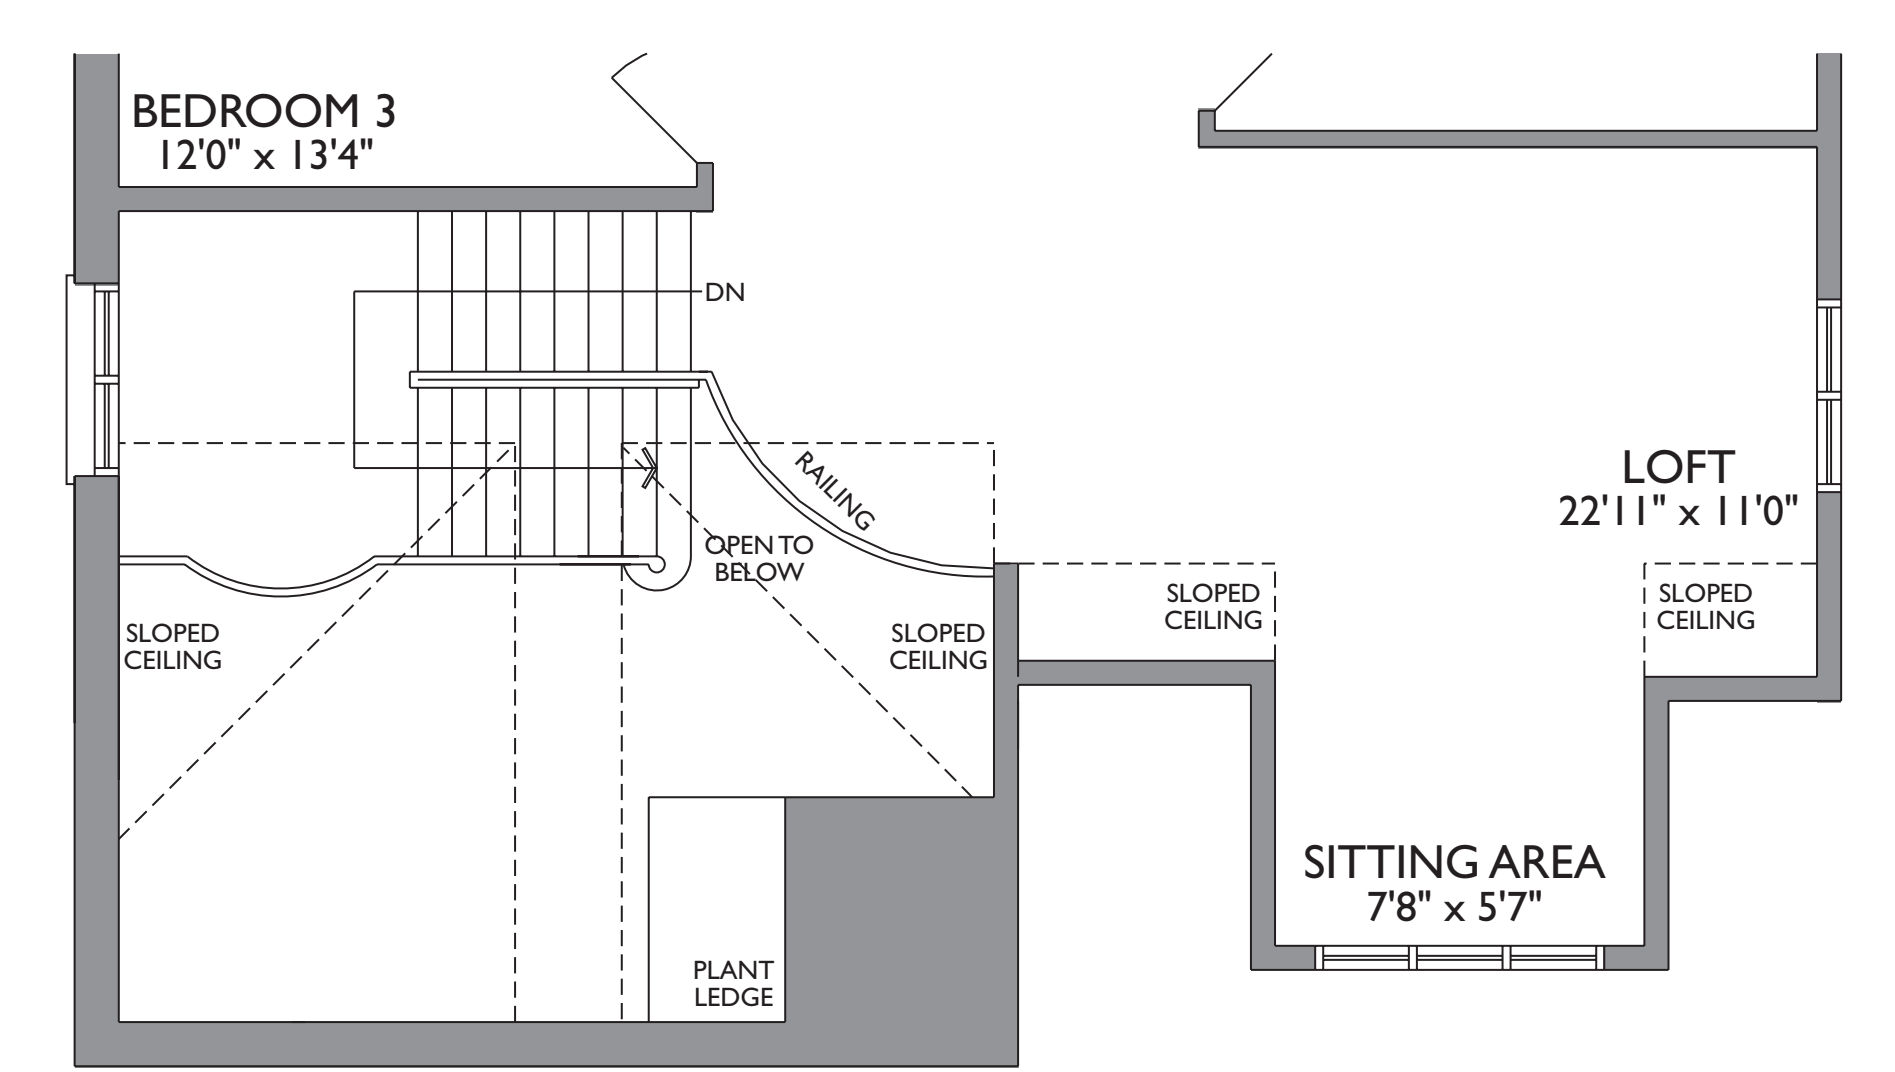

# The Walnut

45' LOT

HEATHWOOD COLLECTION - 2,442 SQUARE FEET

CLASSIC COLLECTION - 3,463 SQUARE FEET

{ Includes 1,021 square feet of finished Lower Level }

GROUND FLOOR ELEV. A

GROUND FLOOR ELEV. B

LOWER LEVEL ELEV. A

Escape to your private Master Bedroom, complete with Master Ensuite and large walk-in closet

Spa-like ambience fills your Master Ensuite oasis

2 additional spacious Bedrooms with shared bath

A bonus Loft is a perfect hangout or study space for teens

LOFT ELEV. A

LOFT ELEV. B

Actual usable space may vary from stated area. Dimensions, specifications and architectural detailing are subject to changes without notice E. & O.E. All renderings and landscape features are artist's concept.