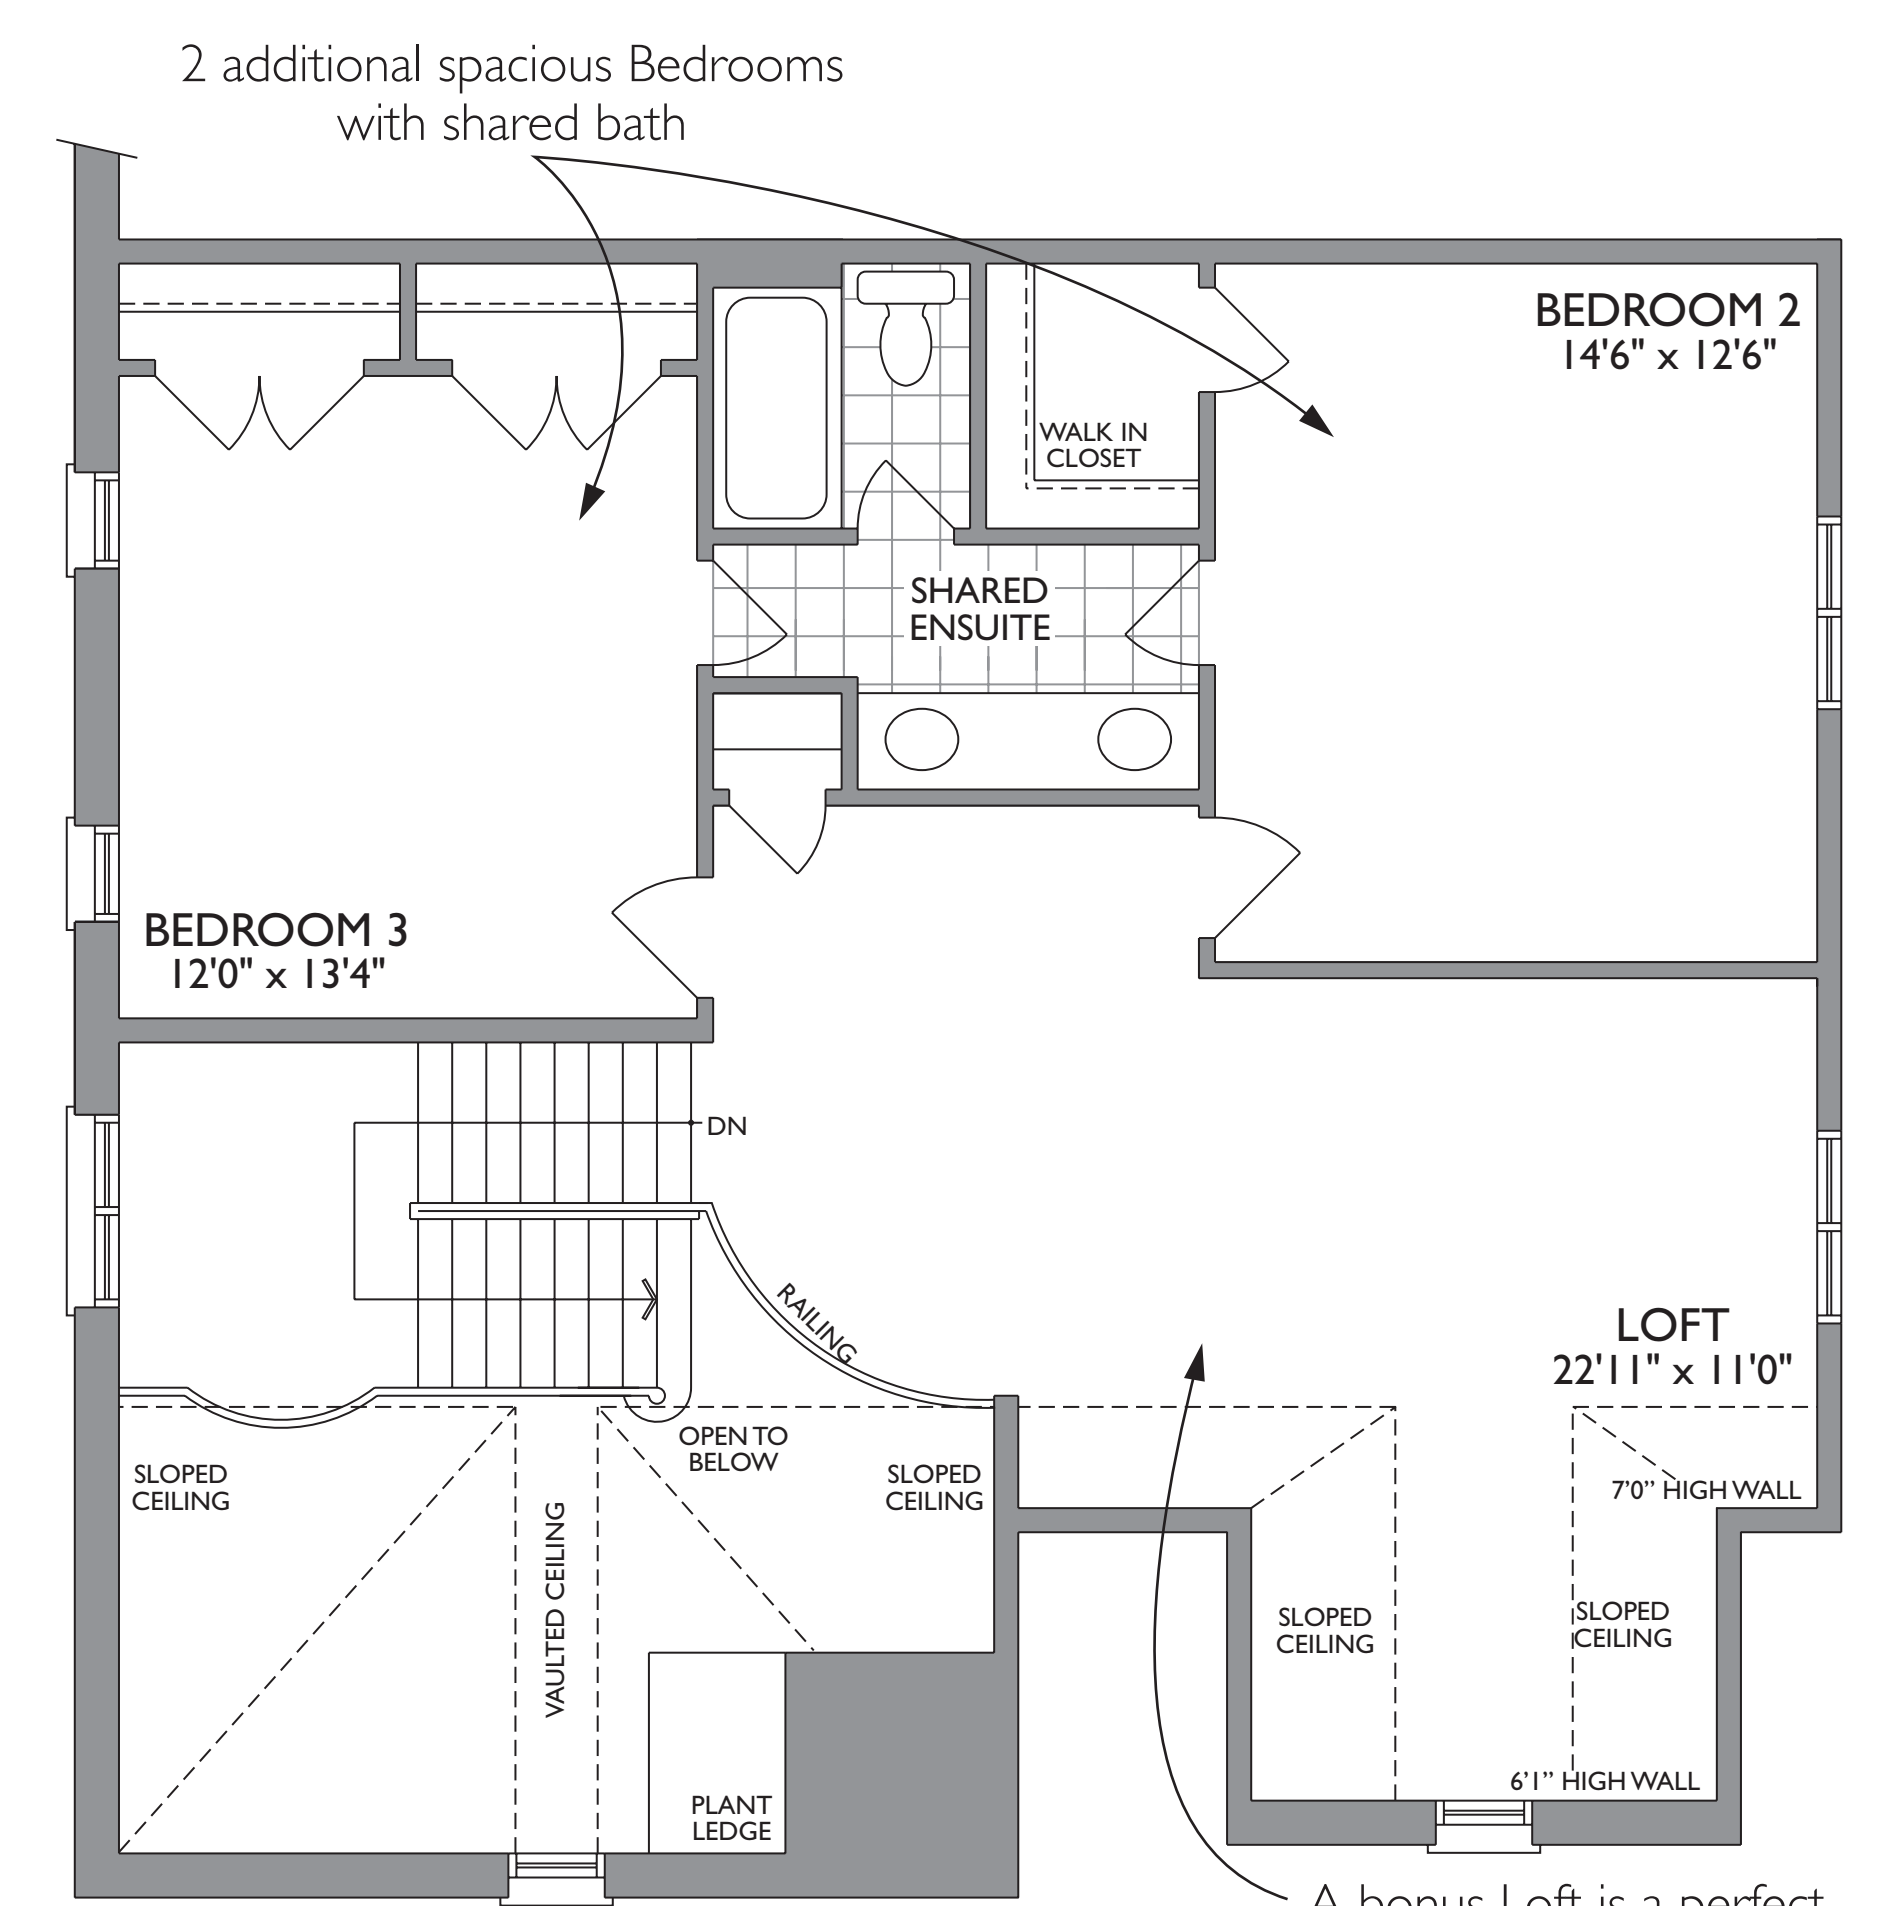

# The Walnut

45' LOT

HEATHWOOD COLLECTION - 2,442 SQUARE FEET

CLASSIC COLLECTION - 3,463 SQUARE FEET

{ Includes 1,021 square feet of finished Lower Level }

GROUND FLOOR ELEV. A

GROUND FLOOR ELEV. B

LOWER LEVEL ELEV. A

LOWER LEVEL ELEV. B

Extra large space to host a fabulous party

With additional space to accommodate overnight guests too!

Lots of extra storage space

Escape with a good book and a cup of hot cocoa to this cozy Library

Escape to your private Master Bedroom, complete with Master Ensuite and large walk-in closet

Spa-like ambience fills your Master Ensuite oasis

2 additional spacious Bedrooms with shared bath

A bonus Loft is a perfect hangout or study space for teens

LOFT ELEV. A

LOFT ELEV. B

Actual usable space may vary from stated area. Dimensions, specifications and architectural detailing are subject to changes without notice E. & O.E. All renderings and landscape features are artist's concept.