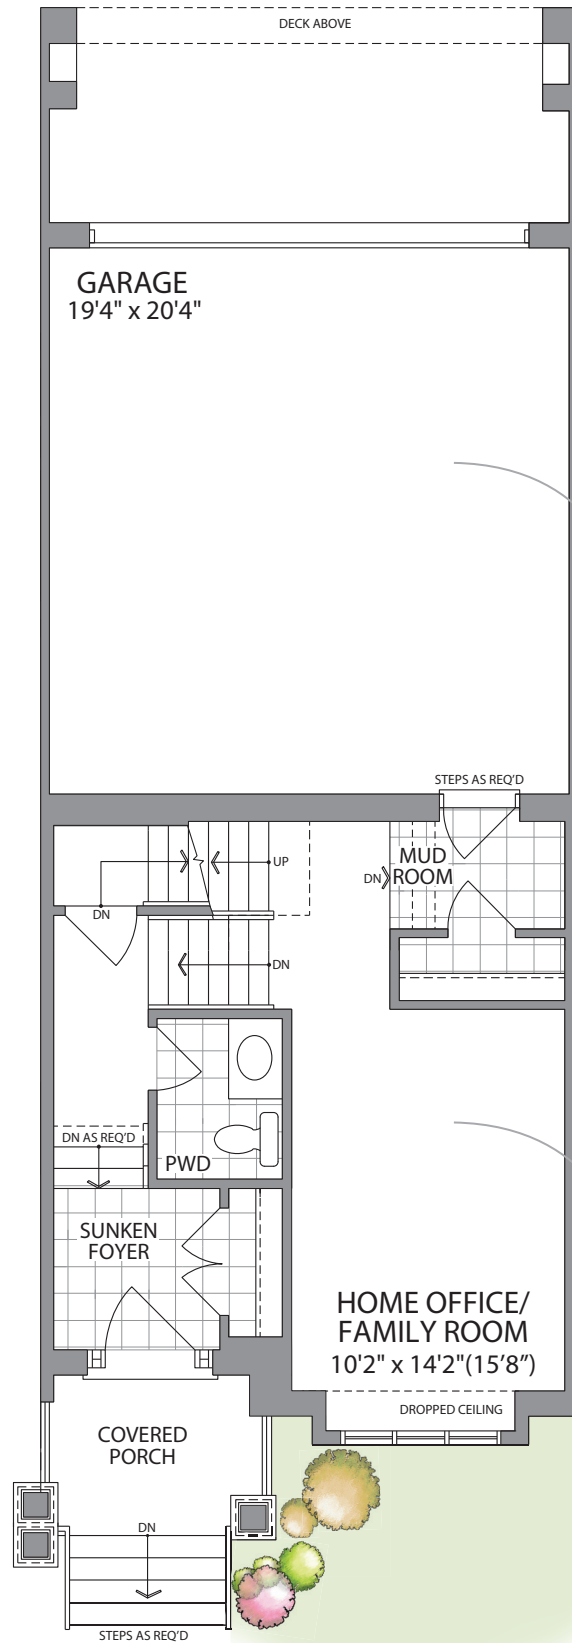

THE ROSLYN

LUXURY CONDO TOWNHOMES
THE UPCOUNTRY COLLECTION

ELEVATION A | 2212 SQ. FT.
ELEVATION B | 2217 SQ. FT.

LOWER LEVEL
ELEVATION A

MAIN LEVEL
ELEVATION A

Enjoy this cozy fireplace in your welcoming Great Room

UPPER LEVEL
ELEVATION A

BASEMENT
ELEVATION A & B

Basement for all your storage needs

Actual usable space may vary from stated area. Dimensions, specifications and architectural detailing are subject to changes without notice E. & O.E. All renderings and landscape features are Artist's concept. MODEL 20-2212