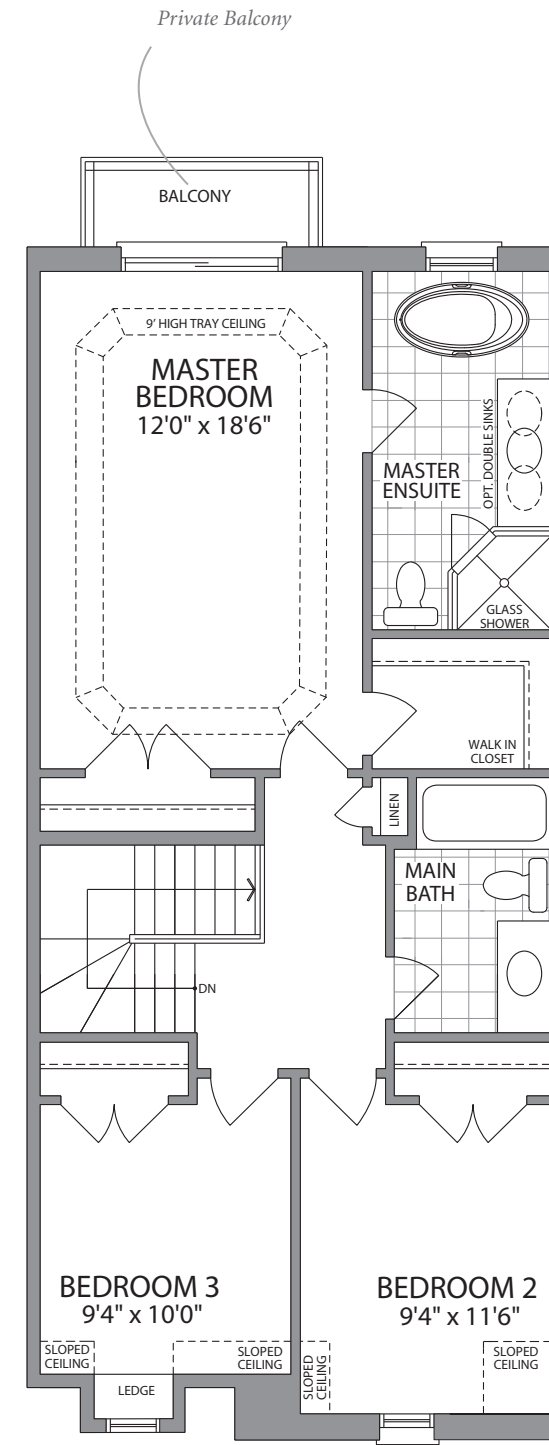

THE ROSLYN

LUXURY CONDO TOWNHOMES
THE UPCOUNTRY COLLECTION

ELEVATION A | 2212 SQ. FT.
ELEVATION B | 2217 SQ. FT.

LOWER LEVEL
ELEVATION A

MAIN LEVEL
ELEVATION A

Enjoy this cozy fireplace in your welcoming Great Room

UPPER LEVEL
ELEVATION A

BASEMENT
ELEVATION A & B

Basement for all your storage needs

Actual usable space may vary from stated area. Dimensions, specifications and architectural detailing are subject to changes without notice E. & O.E. All renderings and landscape features are Artist's concept. MODEL 20-2212