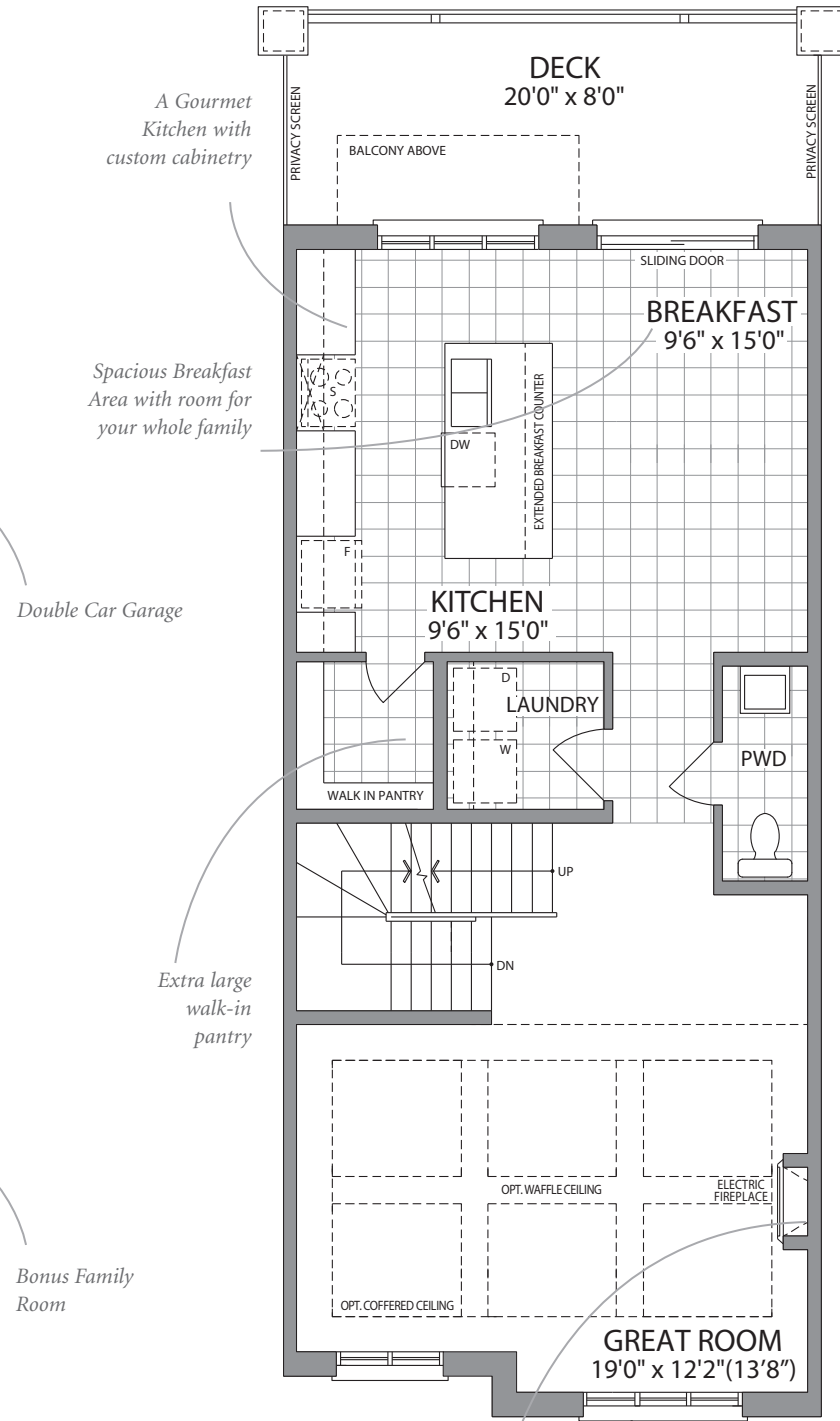

THE ROSLYN

LUXURY CONDO TOWNHOMES
THE UPCOUNTRY COLLECTION

ELEVATION A | 2212 SQ. FT.
ELEVATION B | 2217 SQ. FT.

LOWER LEVEL
ELEVATION A

MAIN LEVEL
ELEVATION A

Enjoy this cozy fireplace in your welcoming Great Room

UPPER LEVEL
ELEVATION A

BASEMENT
ELEVATION A & B

Basement for all your storage needs

Actual usable space may vary from stated area. Dimensions, specifications and architectural detailing are subject to changes without notice E. & O.E. All renderings and landscape features are Artist's concept. MODEL 20-2212