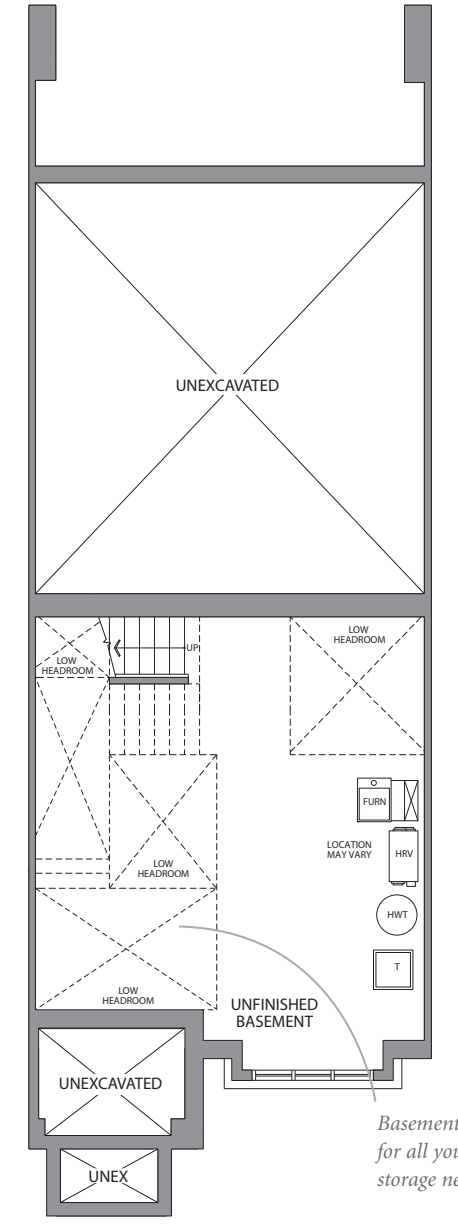

THE ROSLYN

LUXURY CONDO TOWNHOMES
THE UPCOUNTRY COLLECTION

ELEVATION A | 2212 SQ. FT.
ELEVATION B | 2217 SQ. FT.

LOWER LEVEL
ELEVATION A

MAIN LEVEL
ELEVATION A

Enjoy this cozy fireplace in your welcoming Great Room

UPPER LEVEL
ELEVATION A

BASEMENT
ELEVATION A & B

Basement for all your storage needs

Actual usable space may vary from stated area. Dimensions, specifications and architectural detailing are subject to changes without notice E. & O.E. All renderings and landscape features are Artist's concept. MODEL 20-2212