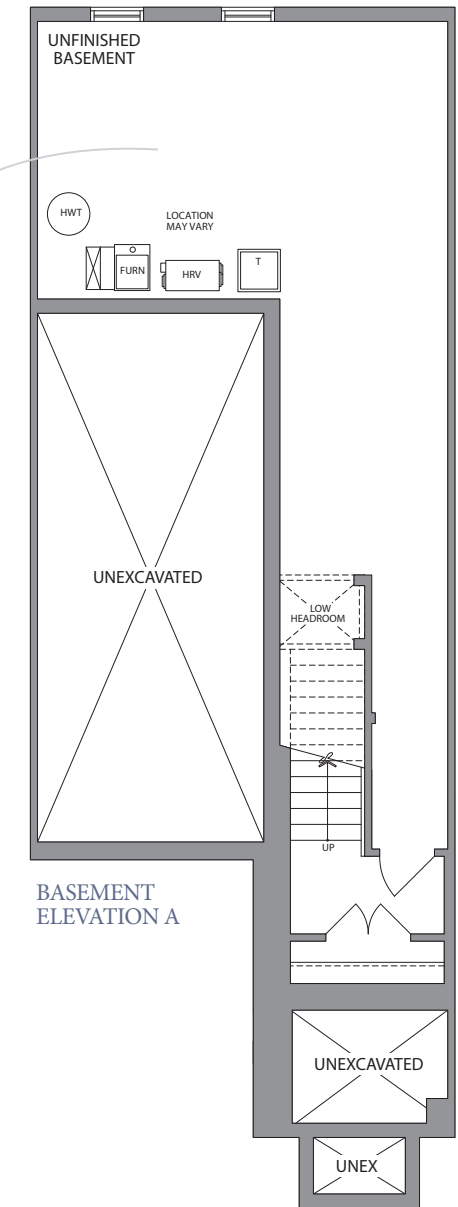

THE HAMPTON

LUXURY CONDO TOWNHOMES
THE UPCOUNTRY COLLECTION

ELEVATION A | 2329 SQ. FT.
ELEVATION B | 2339 SQ. FT.

Actual usable space may vary from stated area. Dimensions, specifications and architectural detailing are subject to changes without notice E. & O.E. All renderings and landscape features are Artist's concept. MODEL 20-2329