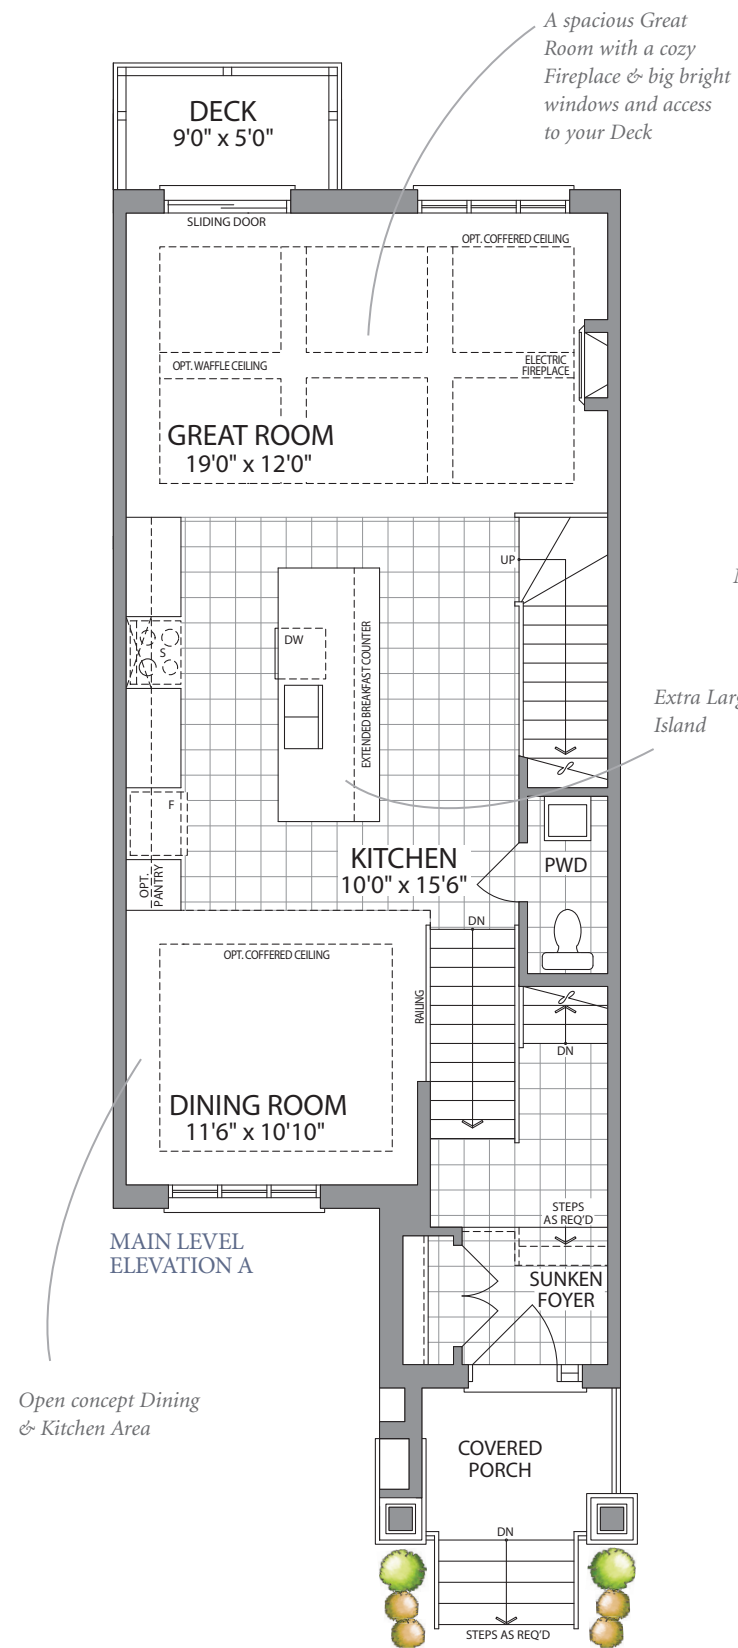

THE HAMPTON

LUXURY CONDO TOWNHOMES
THE UPCOUNTRY COLLECTION

ELEVATION A | 2329 SQ. FT.
ELEVATION B | 2339 SQ. FT.

Actual usable space may vary from stated area. Dimensions, specifications and architectural detailing are subject to changes without notice E. & O.E. All renderings and landscape features are Artist's concept. MODEL 20-2329