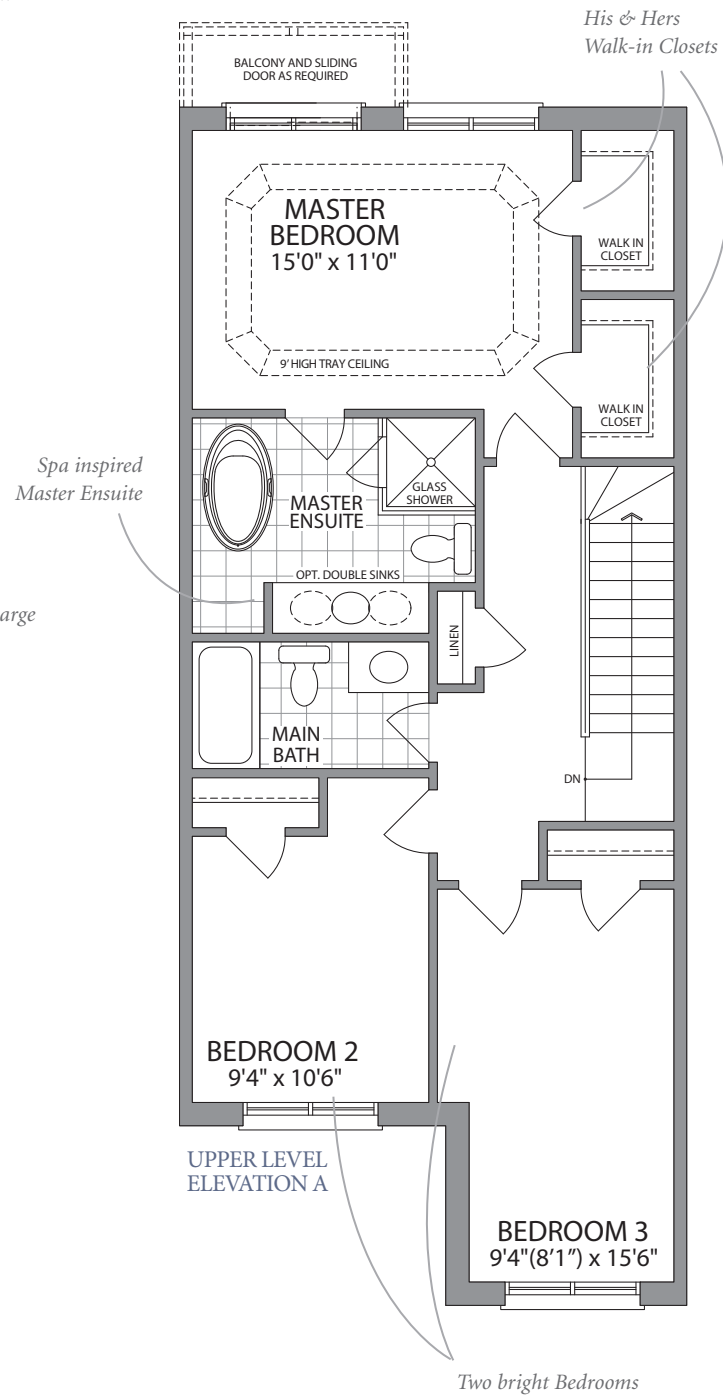

THE HAMPTON

LUXURY CONDO TOWNHOMES
THE UPCOUNTRY COLLECTION

ELEVATION A | 2329 SQ. FT.
ELEVATION B | 2339 SQ. FT.

Actual usable space may vary from stated area. Dimensions, specifications and architectural detailing are subject to changes without notice E. & O.E. All renderings and landscape features are Artist's concept. MODEL 20-2329