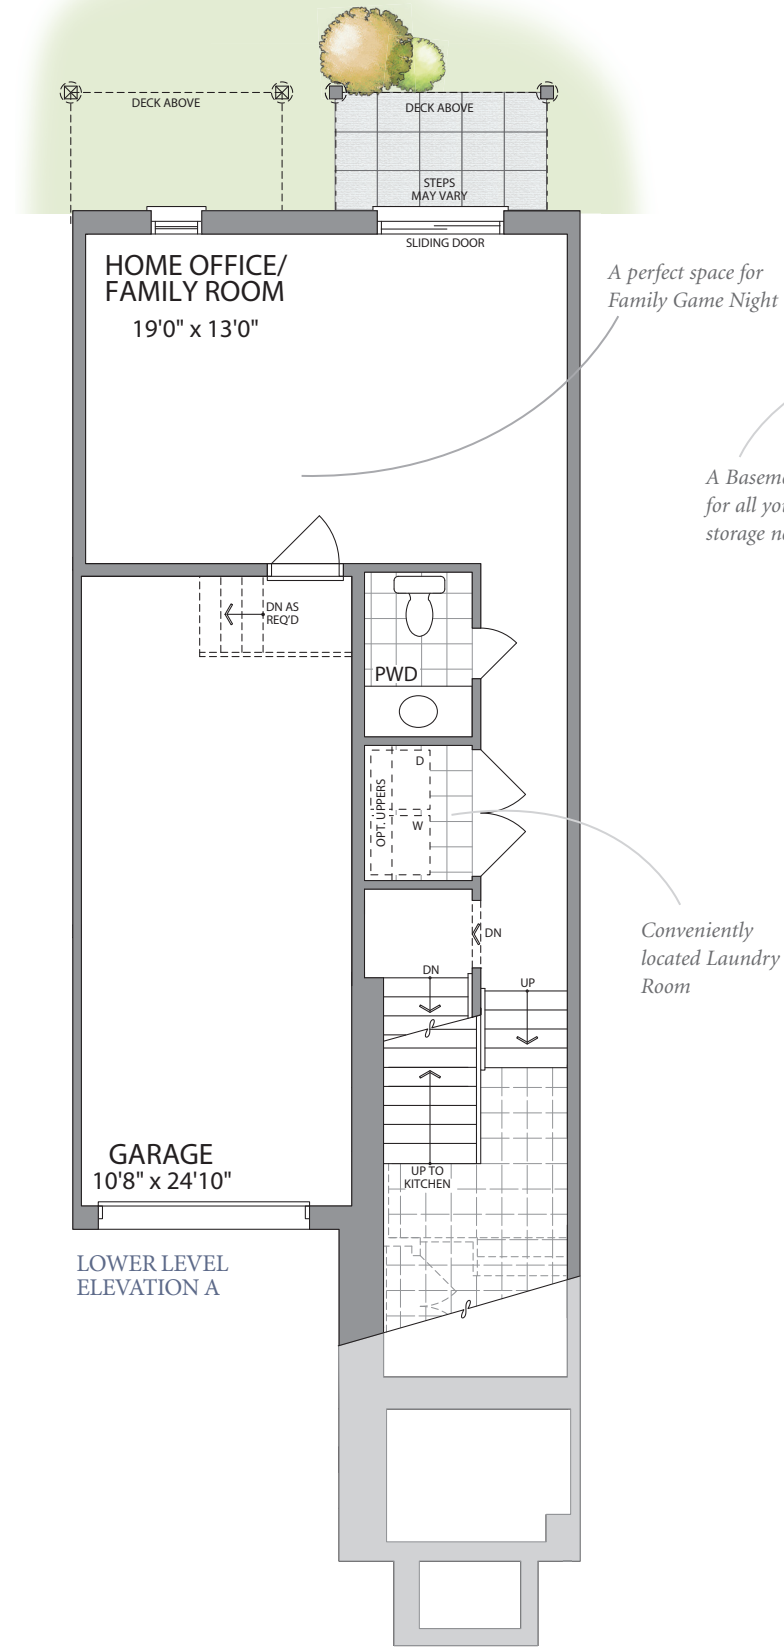

THE HAMPTON

LUXURY CONDO TOWNHOMES
THE UPCOUNTRY COLLECTION

ELEVATION A | 2329 SQ. FT.
ELEVATION B | 2339 SQ. FT.

Actual usable space may vary from stated area. Dimensions, specifications and architectural detailing are subject to changes without notice E. & O.E. All renderings and landscape features are Artist's concept. MODEL 20-2329