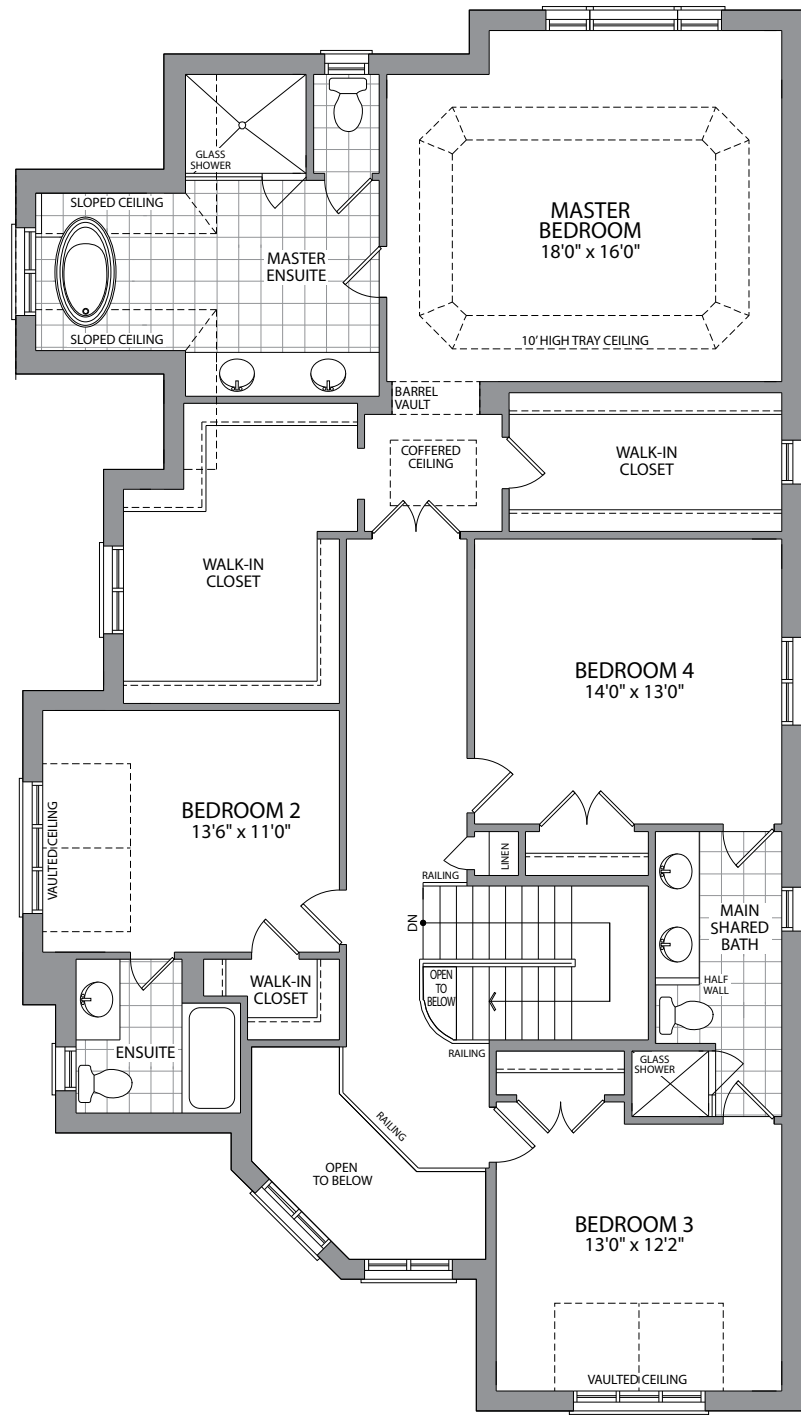

HEATHWOOD COLLECTION - 3,453 SQ. FT.

CLASSIC COLLECTION - 4,211 SQ. FT.

(Includes 758 square feet of finished lower level)

THE BALSAM

ELEVATION A

ELEVATION A

ELEVATION B

ELEVATION B

GROUND FLOOR

SECOND FLOOR

OPTIONAL FINISHED LOWER LEVEL

Actual usable space may vary from stated area. Dimensions, specifications and architectural detailing are subject to changes without notice E. & O.E. All renderings and landscape features are artist's concept. MODEL 37-3453