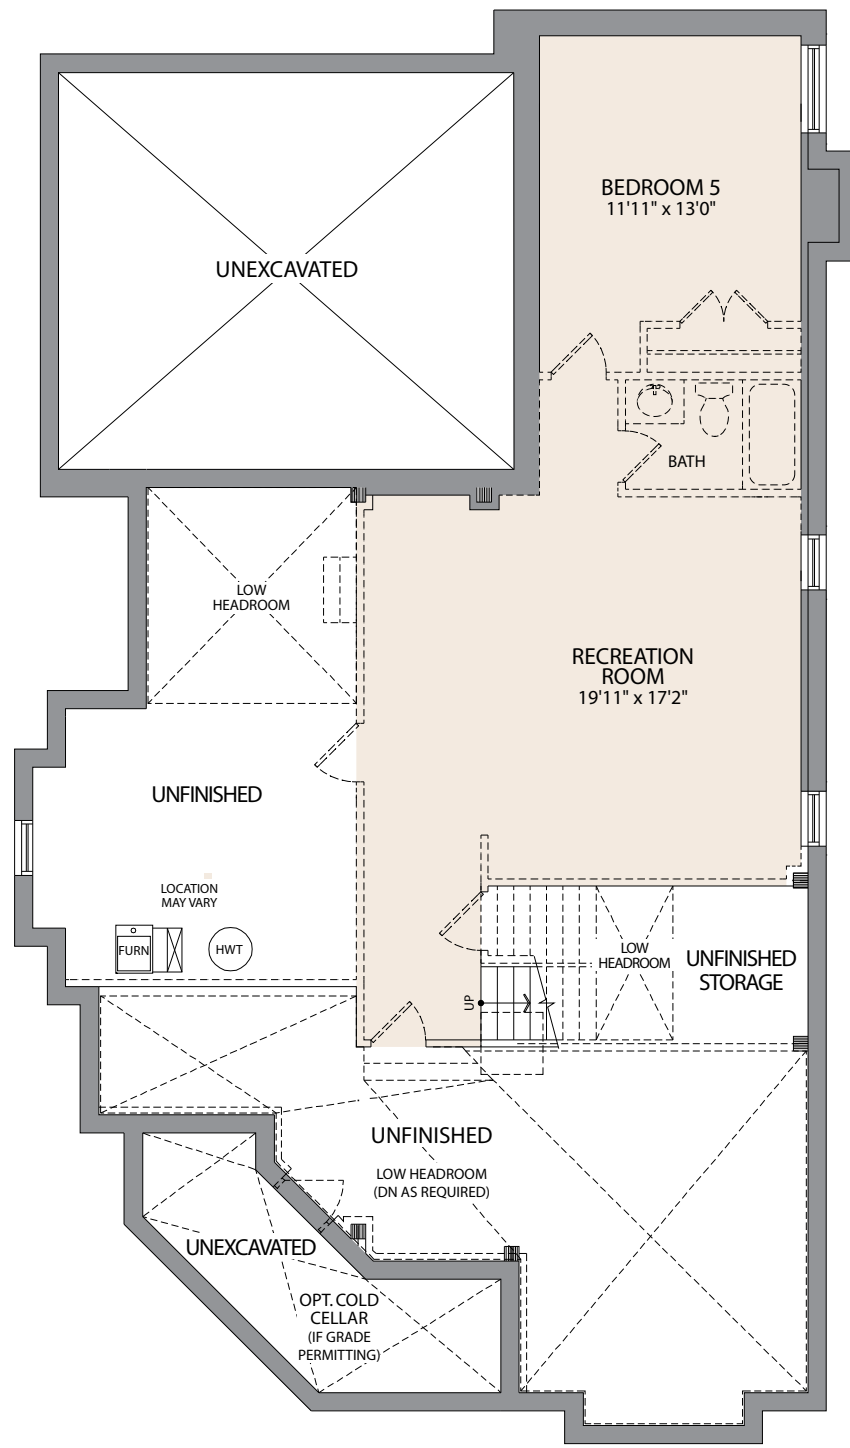

HEATHWOOD COLLECTION - 3,453 SQ. FT.

CLASSIC COLLECTION - 4,211 SQ. FT.

(Includes 758 square feet of finished lower level)

THE BALSAM

ELEVATION A

ELEVATION A

ELEVATION B

ELEVATION B

GROUND FLOOR

SECOND FLOOR

OPTIONAL FINISHED LOWER LEVEL

Actual usable space may vary from stated area. Dimensions, specifications and architectural detailing are subject to changes without notice E. & O.E. All renderings and landscape features are artist's concept. MODEL 37-3453