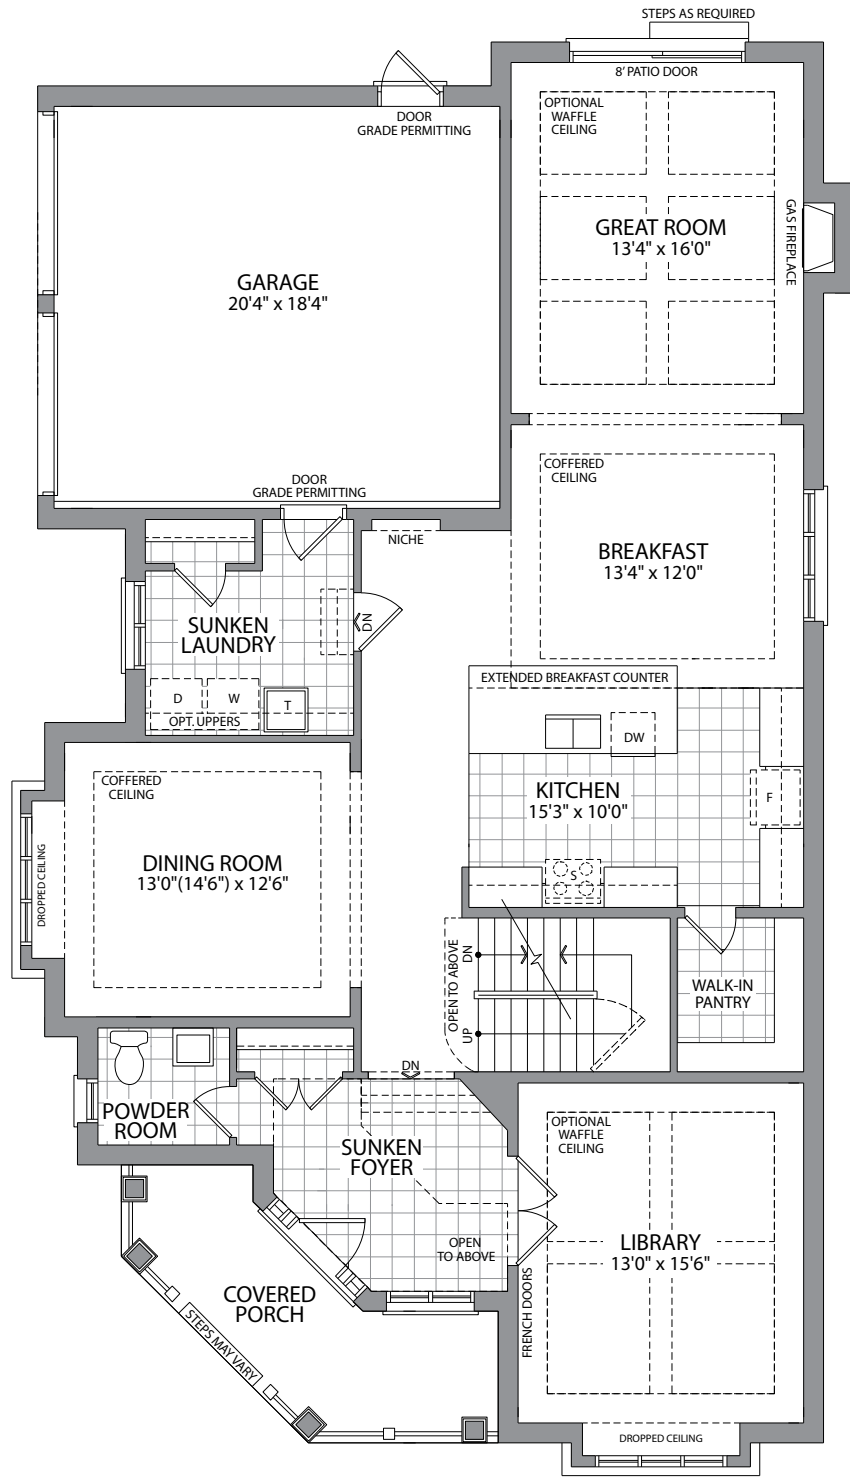

HEATHWOOD COLLECTION - 3,453 SQ. FT.

CLASSIC COLLECTION - 4,211 SQ. FT.

(Includes 758 square feet of finished lower level)

THE BALSAM

ELEVATION A

ELEVATION A

ELEVATION B

ELEVATION B

GROUND FLOOR

SECOND FLOOR

OPTIONAL FINISHED LOWER LEVEL

Actual usable space may vary from stated area. Dimensions, specifications and architectural detailing are subject to changes without notice E. & O.E. All renderings and landscape features are artist's concept. MODEL 37-3453