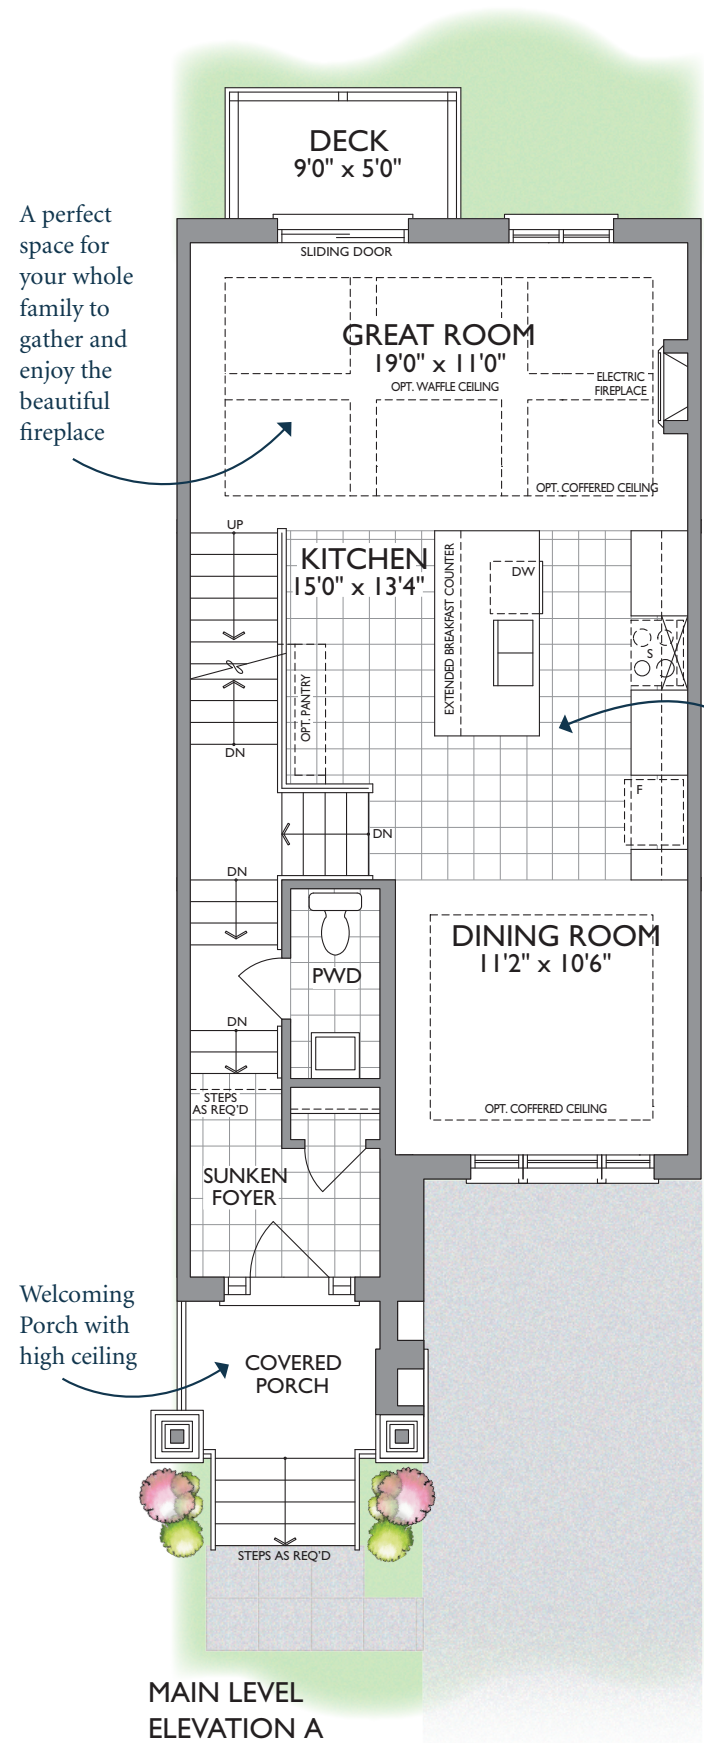

The Arlington

ELEVATION A & B: 1,841 SQ. FT.

The perfect space for a home theatre or games room

A perfect space for your whole family to gather and enjoy the beautiful fireplace

Welcoming Porch with high ceiling

Large Closets

Gourmet kitchen featuring a large island

Extra space for a growing family and visiting guests

Spacious and bright Master Bedroom

Enjoy spa-like luxury in your master ensuite

Lots of room to store all of your seasonal decorations

Actual usable space may vary from stated area. Dimensions, specifications and architectural detailing are subject to changes without notice. E. & O.E. All renderings and landscape features are artist's concept. MODEL 20-1841. January 2021.