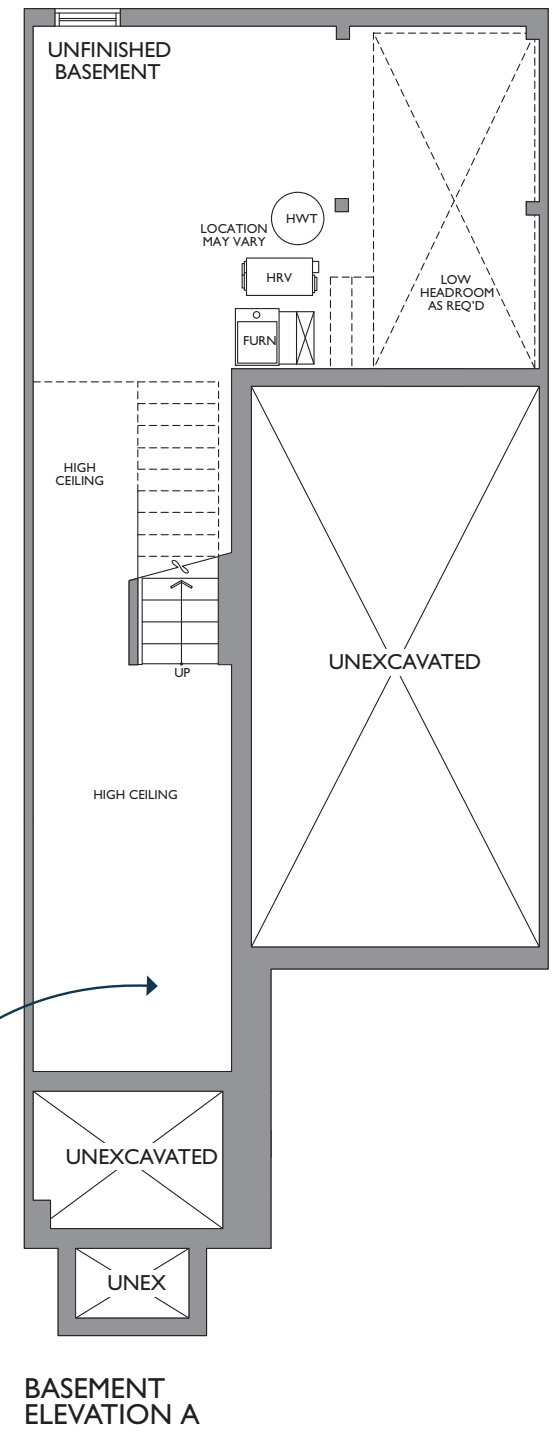

The Arlington

ELEVATION A & B: 1,841 SQ. FT.

The perfect space for a home theatre or games room

A perfect space for your whole family to gather and enjoy the beautiful fireplace

Welcoming Porch with high ceiling

Large Closets

Gourmet kitchen featuring a large island

Extra space for a growing family and visiting guests

Spacious and bright Master Bedroom

Enjoy spa-like luxury in your master ensuite

Lots of room to store all of your seasonal decorations

Actual usable space may vary from stated area. Dimensions, specifications and architectural detailing are subject to changes without notice. E. & O.E. All renderings and landscape features are artist's concept. MODEL 20-1841. January 2021.