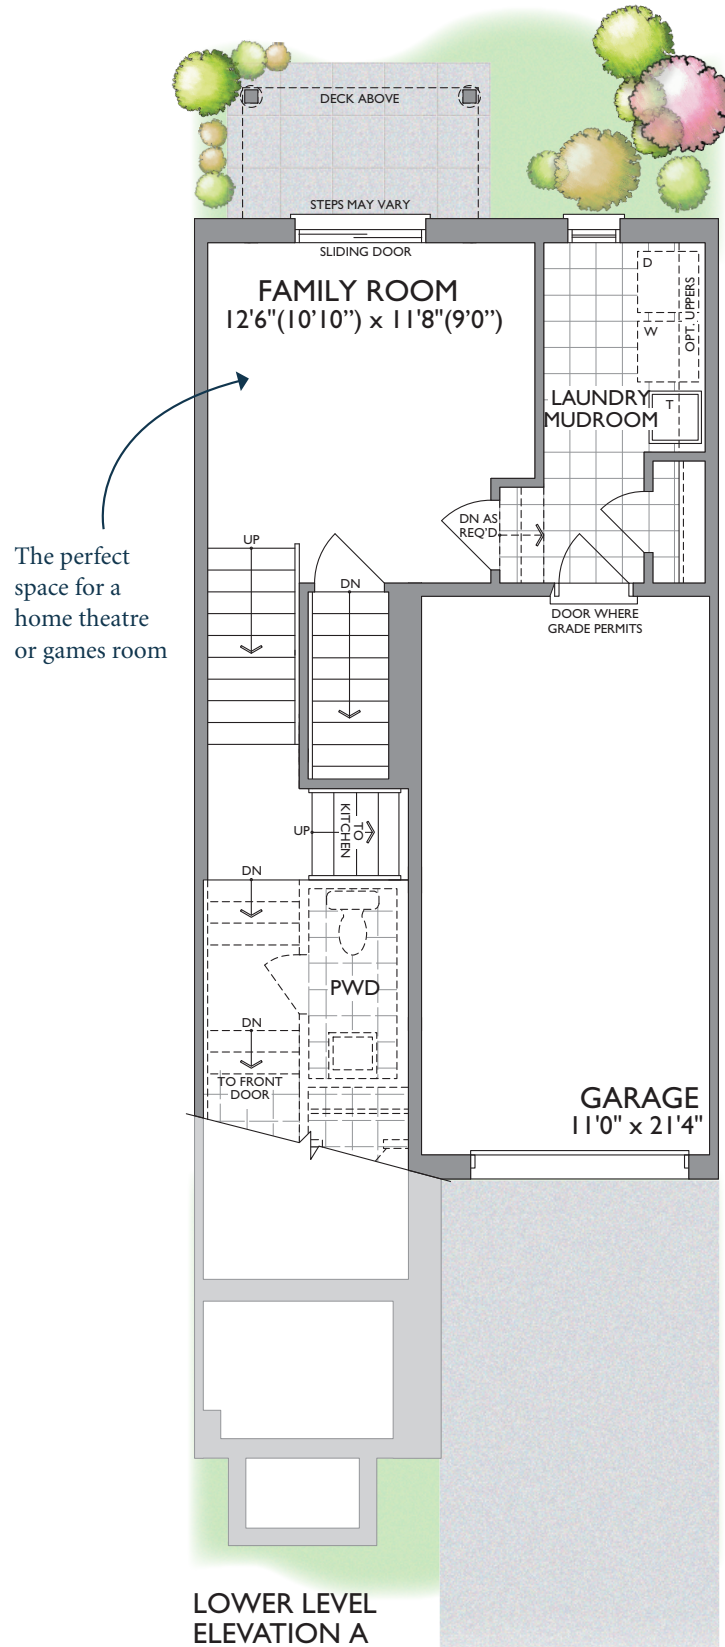

The Arlington

ELEVATION A & B: 1,841 SQ. FT.

The perfect space for a home theatre or games room

A perfect space for your whole family to gather and enjoy the beautiful fireplace

Welcoming Porch with high ceiling

Large Closets

Gourmet kitchen featuring a large island

Extra space for a growing family and visiting guests

Spacious and bright Master Bedroom

Enjoy spa-like luxury in your master ensuite

Lots of room to store all of your seasonal decorations

Actual usable space may vary from stated area. Dimensions, specifications and architectural detailing are subject to changes without notice. E. & O.E. All renderings and landscape features are artist's concept. MODEL 20-1841. January 2021.