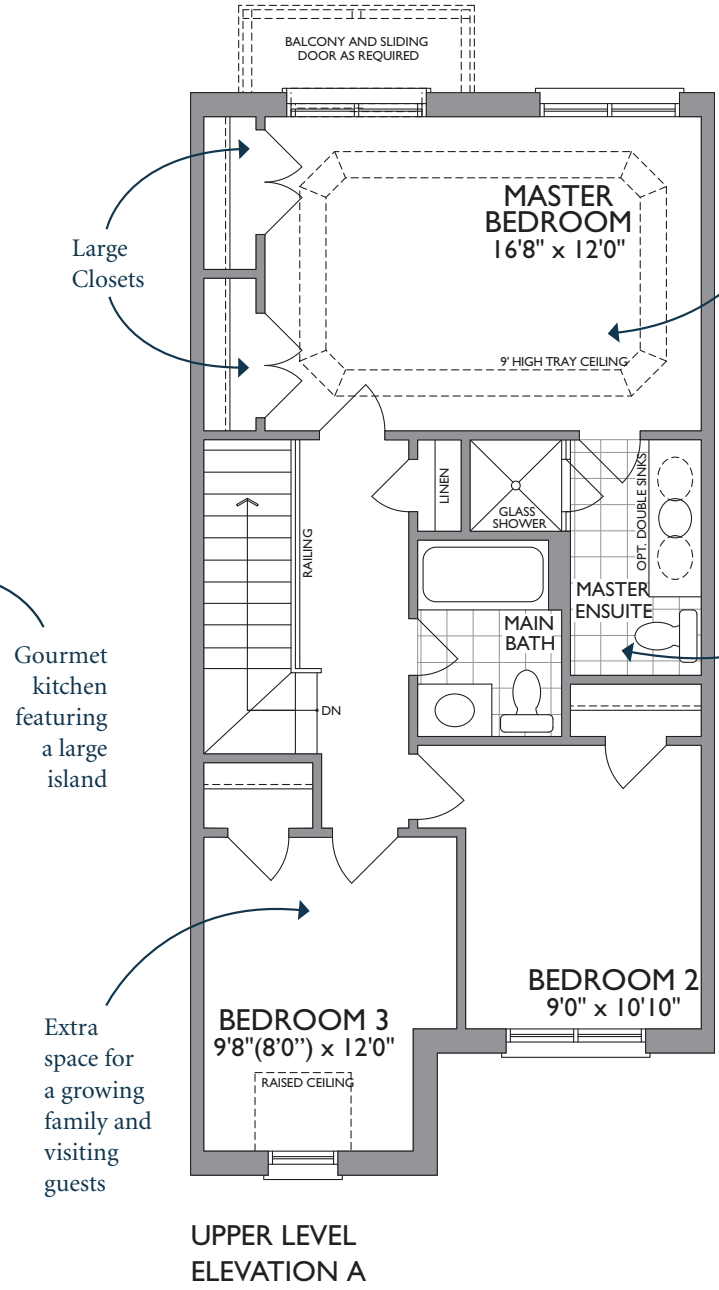

The Arlington

ELEVATION A & B: 1,841 SQ. FT.

The perfect space for a home theatre or games room

A perfect space for your whole family to gather and enjoy the beautiful fireplace

Welcoming Porch with high ceiling

Large Closets

Gourmet kitchen featuring a large island

Extra space for a growing family and visiting guests

Spacious and bright Master Bedroom

Enjoy spa-like luxury in your master ensuite

Lots of room to store all of your seasonal decorations

Actual usable space may vary from stated area. Dimensions, specifications and architectural detailing are subject to changes without notice. E. & O.E. All renderings and landscape features are artist's concept. MODEL 20-1841. January 2021.