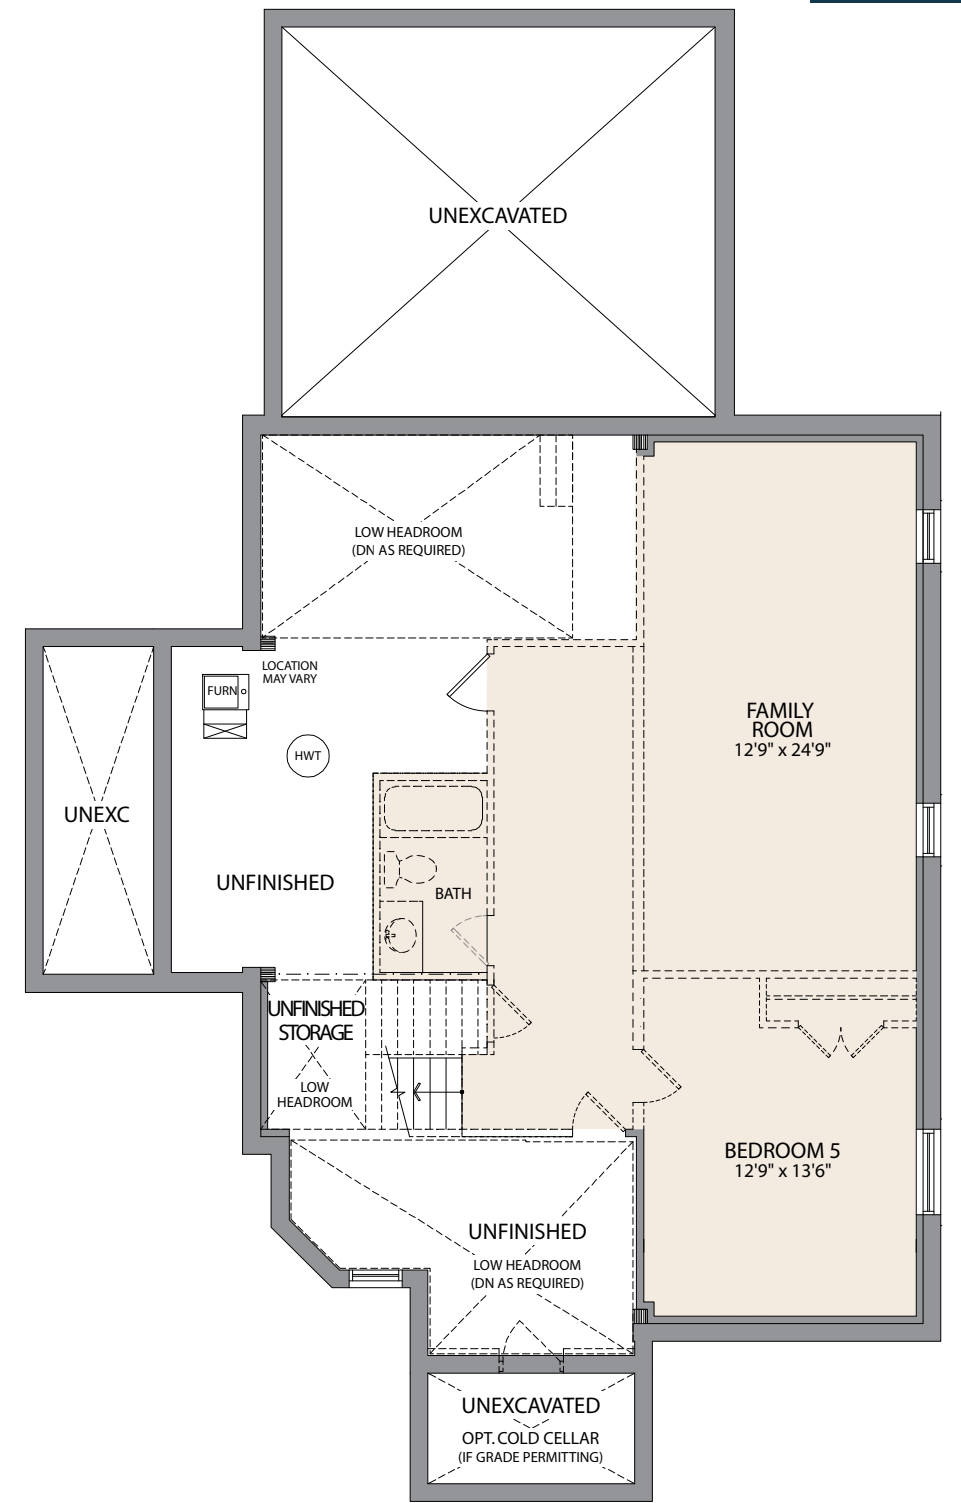

THE LINDEN

HEATHWOOD COLLECTION - 3,316 SQ. FT.

CLASSIC COLLECTION - 4,151 SQ. FT.

(Includes 835 square feet of finished lower level)

ELEVATION A

ELEVATION A

ELEVATION B

ELEVATION B

GROUND FLOOR

SECOND FLOOR

OPTIONAL FINISHED LOWER LEVEL