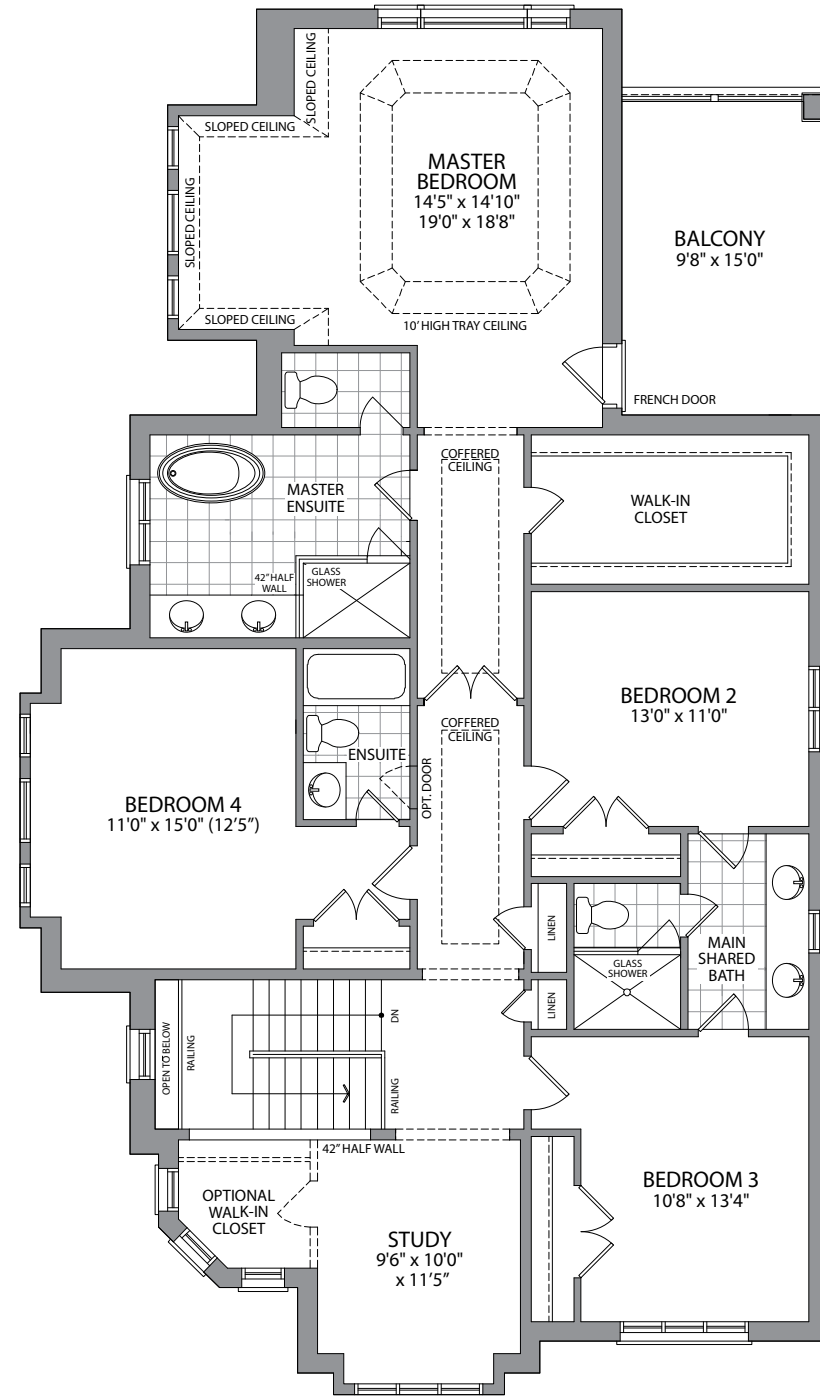

THE LINDEN

HEATHWOOD COLLECTION - 3,316 SQ. FT.

CLASSIC COLLECTION - 4,151 SQ. FT.

(Includes 835 square feet of finished lower level)

ELEVATION A

ELEVATION A

ELEVATION B

ELEVATION B

GROUND FLOOR

SECOND FLOOR

OPTIONAL FINISHED LOWER LEVEL