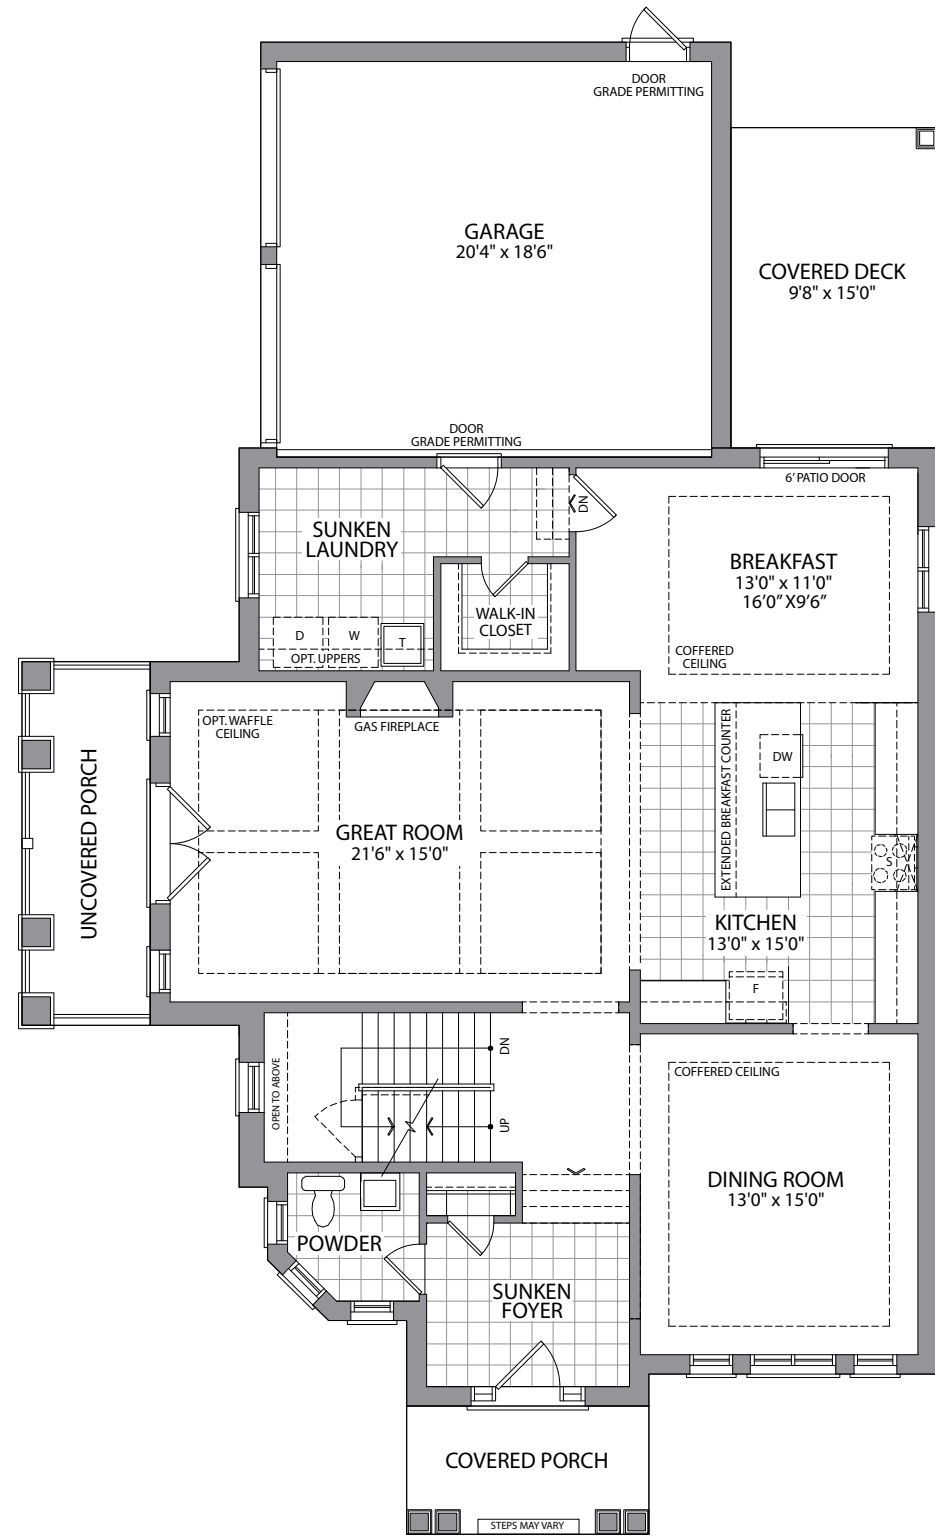

THE LINDEN

HEATHWOOD COLLECTION - 3,316 SQ. FT.

CLASSIC COLLECTION - 4,151 SQ. FT.

(Includes 835 square feet of finished lower level)

ELEVATION A

ELEVATION A

ELEVATION B

ELEVATION B

GROUND FLOOR

SECOND FLOOR

OPTIONAL FINISHED LOWER LEVEL